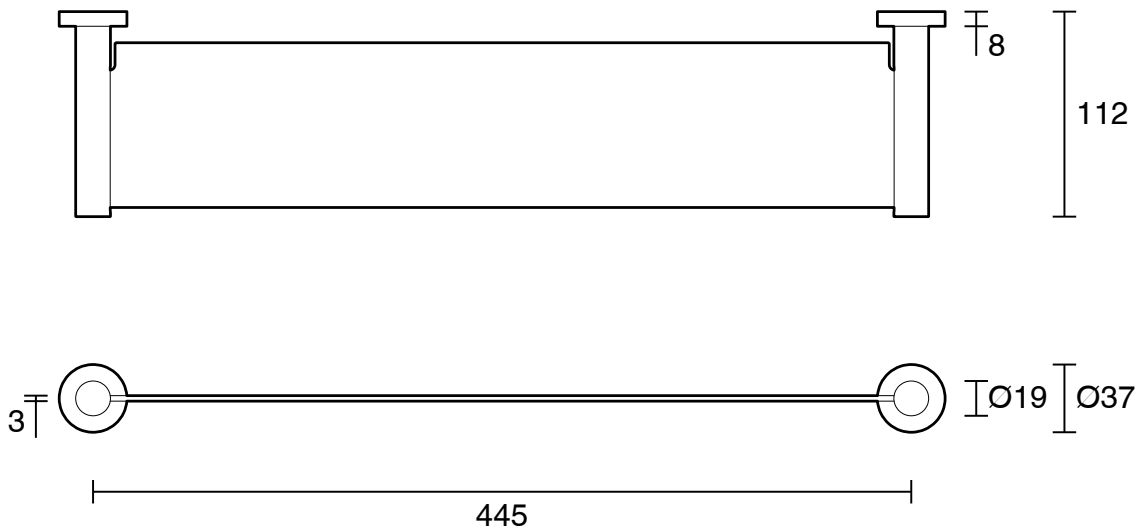

SUSSEX

Sussex Pure Metal Vanity Shelf Chrome

2266307

SPECIFICATIONS

Recommended Use	Residential;Commercial
Colour Finish	Polished Chrome
Primary Material	Brass

WARRANTY

Residential Use (Years)	40
Commercial Use (Years)	10

Please refer to Sussex Warranty page for full Terms and Conditions

Dimensions are nominal measurements only.

CLEANING RECOMMENDATIONS:

We recommend the use of soapy water or approved cleaners. This product should not be cleaned with abrasive materials. Damage caused by any improper treatment is not covered by the product warranty. Refer to Warranty Conditions

Disclaimer: Products in this specification manual must by regulation be installed by licensed and registered trade people. The manufacturer/distributor reserves the right to vary specifications or delete models from their range without prior notification. Dimensions are nominal measurements only. Dimensions and set-outs listed are correct at time of publication however the manufacturer/distributor takes no responsibility for printing errors.

Published 01/04/2026

To see the complete Sussex range go to www.reece.com.au