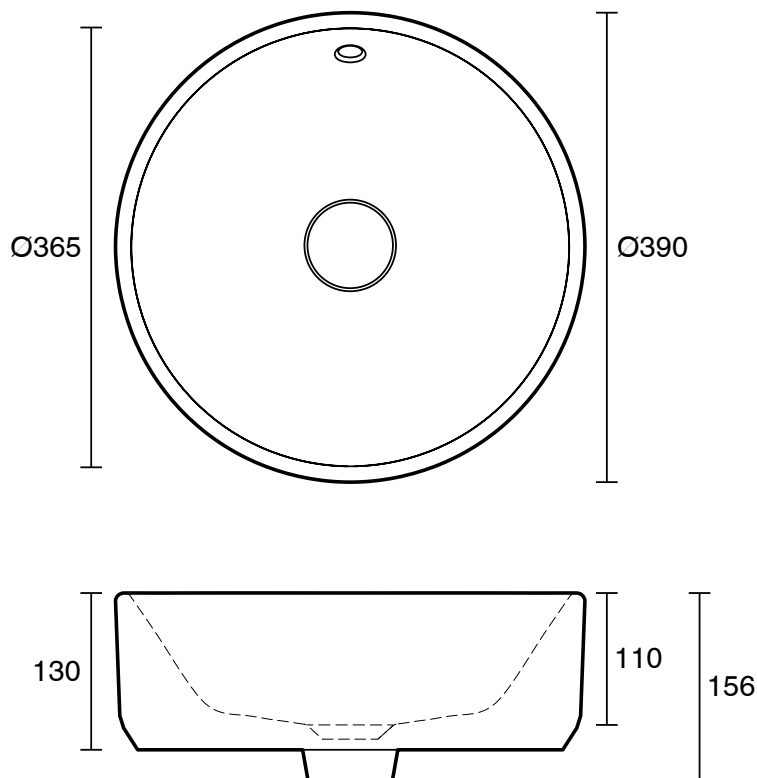

Roca The Gap Round Above Counter Basin 390mm With Overflow White

1807925

SPECIFICATIONS

Recommended Use	Domestic, Hotel & Commercial
Material	Vitreous China
Basin Colour	White
Bowl Capacity	3.2 ltr
Weight	8.2 kg
Taphole Configuration	No Taphole
Overflow Configuration	Overflow
Plug & Waste	Sold Separately
Tapware	Sold Separately

WARRANTY

Warranty - Domestic Use	15 Years
Spare Parts & Labour	12 Months

Please refer to Warranty Page for full Terms and Conditions

Dimensions are nominal measurements only.

CLEANING RECOMMENDATIONS:

We recommend the use of soapy water or approved cleaners. This product should not be cleaned with abrasive materials. Damage caused by any improper treatment is not covered by the product warranty. Refer to Warranty Conditions

Disclaimer: Products in this specification manual must by regulation be installed by licensed and registered trade people. The manufacturer/distributor reserves the right to vary specifications or delete models from their range without prior notification. Dimensions are nominal measurements only. Dimensions and set-outs listed are correct at time of publication however the manufacturer/distributor takes no responsibility for printing errors.

Published 04/07/2024

To see the complete Roca range go to
www.reece.com.au