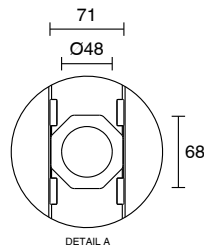

Posh Solus Tile Over Shower Tray with 1140mm Long Rear Stainless Steel Tile Insert Channel Suits Tiles 9mm and up 1500mm x 1000mm

9512271

SPECIFICATIONS

Recommended Use	Domestic, Hotel & Commercial
Shower Base Colour	Grey
Shower Base Material	SMC
Shower Grate Material	Stainless Steel (316 Grade)
Waste Position	Centre Rear
Shower Base Waste Size	50 mm
Weight of Shower Base	24 kg
Usage	Corner & Alcove Install

WARRANTY

Warranty - Domestic Use	10 Years
Spare Parts & Labour	12 Months

Please refer to Warranty Page for full Terms and Conditions

Dimensions are nominal measurements only.

CLEANING RECOMMENDATIONS:

We recommend the use of soapy water or approved cleaners. This product should not be cleaned with abrasive materials. Damage caused by any improper treatment is not covered by the product warranty. Refer to Warranty Conditions

Disclaimer: Products in this specification manual must by regulation be installed by licensed and registered trade people. The manufacturer/distributor reserves the right to vary specifications or delete models from their range without prior notification. Dimensions are nominal measurements only. Dimensions and set-outs listed are correct at time of publication however the manufacturer/distributor takes no responsibility for printing errors.

Published 31/07/2023

To see the complete Posh range go to
www.reece.com.au