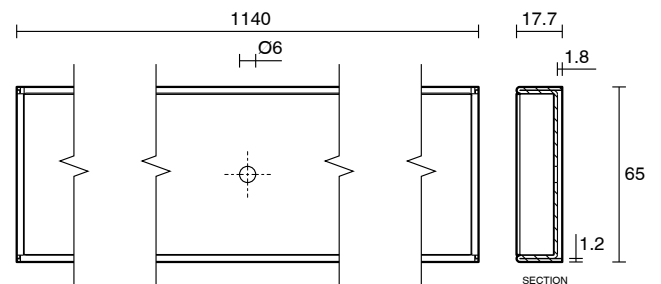

Posh Solus Tile Over Shower Tray with 1140mm Long Rear Stainless Steel Tile Insert Channel Suits Tiles 9mm and up 1500mm x 1000mm

9512271

SPECIFICATIONS

Recommended Use	Domestic, Hotel & Commercial
Shower Base Colour	Grey
Shower Base Material	SMC
Shower Grate Material	Stainless Steel (316 Grade)
Waste Position	Centre Rear
Shower Base Waste Size	50 mm
Weight of Shower Base	24 kg
Usage	Corner & Alcove Install

WARRANTY

Warranty - Domestic Use	10 Years
Spare Parts & Labour	12 Months

Please refer to Warranty Page for full Terms and Conditions

Dimensions are nominal measurements only.

CLEANING RECOMMENDATIONS:

We recommend the use of soapy water or approved cleaners. This product should not be cleaned with abrasive materials. Damage caused by any improper treatment is not covered by the product warranty. Refer to Warranty Conditions

Disclaimer: Products in this specification manual must by regulation be installed by licensed and registered trade people. The manufacturer/distributor reserves the right to vary specifications or delete models from their range without prior notification. Dimensions are nominal measurements only. Dimensions and set-outs listed are correct at time of publication however the manufacturer/distributor takes no responsibility for printing errors.

Published 31/07/2023

To see the complete Posh range go to
www.reece.com.au