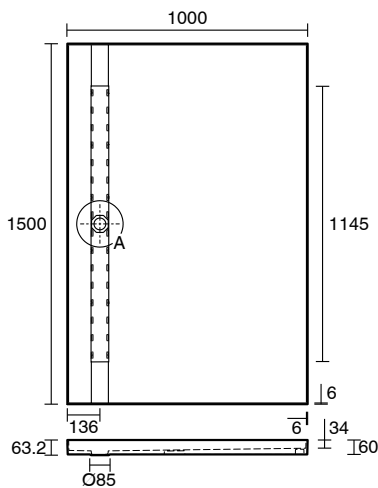

Posh Solus Tile Over Shower Tray with 1140mm Long Rear Stainless Steel Tile Insert Channel Suits Tiles 9mm and up 1500mm x 1000mm

9512271

SPECIFICATIONS

Recommended Use	Domestic, Hotel & Commercial
Shower Base Colour	Grey
Shower Base Material	SMC
Shower Grate Material	Stainless Steel (316 Grade)
Waste Position	Centre Rear
Shower Base Waste Size	50 mm
Weight of Shower Base	24 kg
Usage	Corner & Alcove Install

WARRANTY

Warranty - Domestic Use	10 Years
Spare Parts & Labour	12 Months

Please refer to Warranty Page for full Terms and Conditions

Dimensions are nominal measurements only.

CLEANING RECOMMENDATIONS:

We recommend the use of soapy water or approved cleaners. This product should not be cleaned with abrasive materials. Damage caused by any improper treatment is not covered by the product warranty. Refer to Warranty Conditions

Disclaimer: Products in this specification manual must by regulation be installed by licensed and registered trade people. The manufacturer/distributor reserves the right to vary specifications or delete models from their range without prior notification. Dimensions are nominal measurements only. Dimensions and set-outs listed are correct at time of publication however the manufacturer/distributor takes no responsibility for printing errors.

Published 31/07/2023

To see the complete Posh range go to
www.reece.com.au