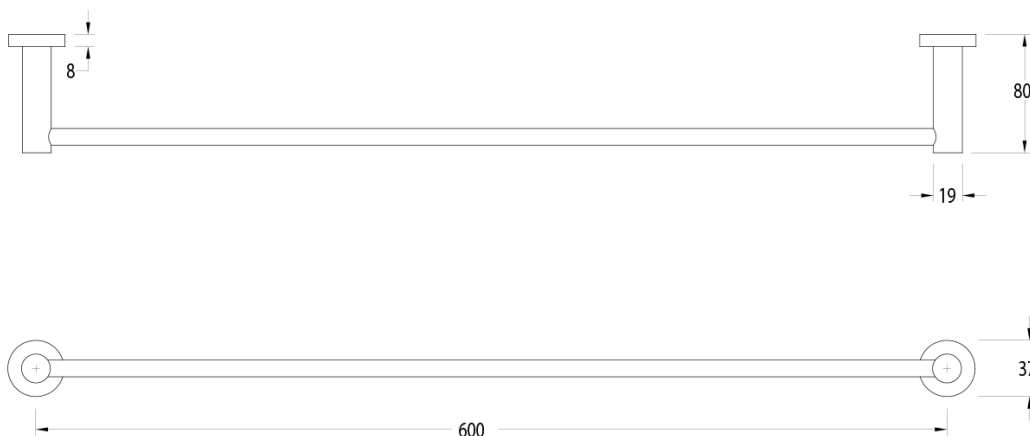

SUSSEX

Sussex Pure Single Towel Rail 600mm PVD Brushed Gold

9510920

SPECIFICATIONS

Recommended Use	Residential;Commercial
Colour Finish	Brushed Gold
Primary Material	DR Brass

WARRANTY

Residential Use (Years)	40
Commercial Use (Years)	10

Please refer to Sussex Warranty page for full Terms and Conditions

Dimensions are nominal measurements only.

CLEANING RECOMMENDATIONS:

We recommend the use of soapy water or approved cleaners. This product should not be cleaned with abrasive materials. Damage caused by any improper treatment is not covered by the product warranty. Refer to Warranty Conditions

Disclaimer: Products in this specification manual must by regulation be installed by licensed and registered trade people. The manufacturer/distributor reserves the right to vary specifications or delete models from their range without prior notification. Dimensions are nominal measurements only. Dimensions and set-outs listed are correct at time of publication however the manufacturer/distributor takes no responsibility for printing errors.

Published 01/04/2026

To see the complete Sussex range go to www.reece.com.au