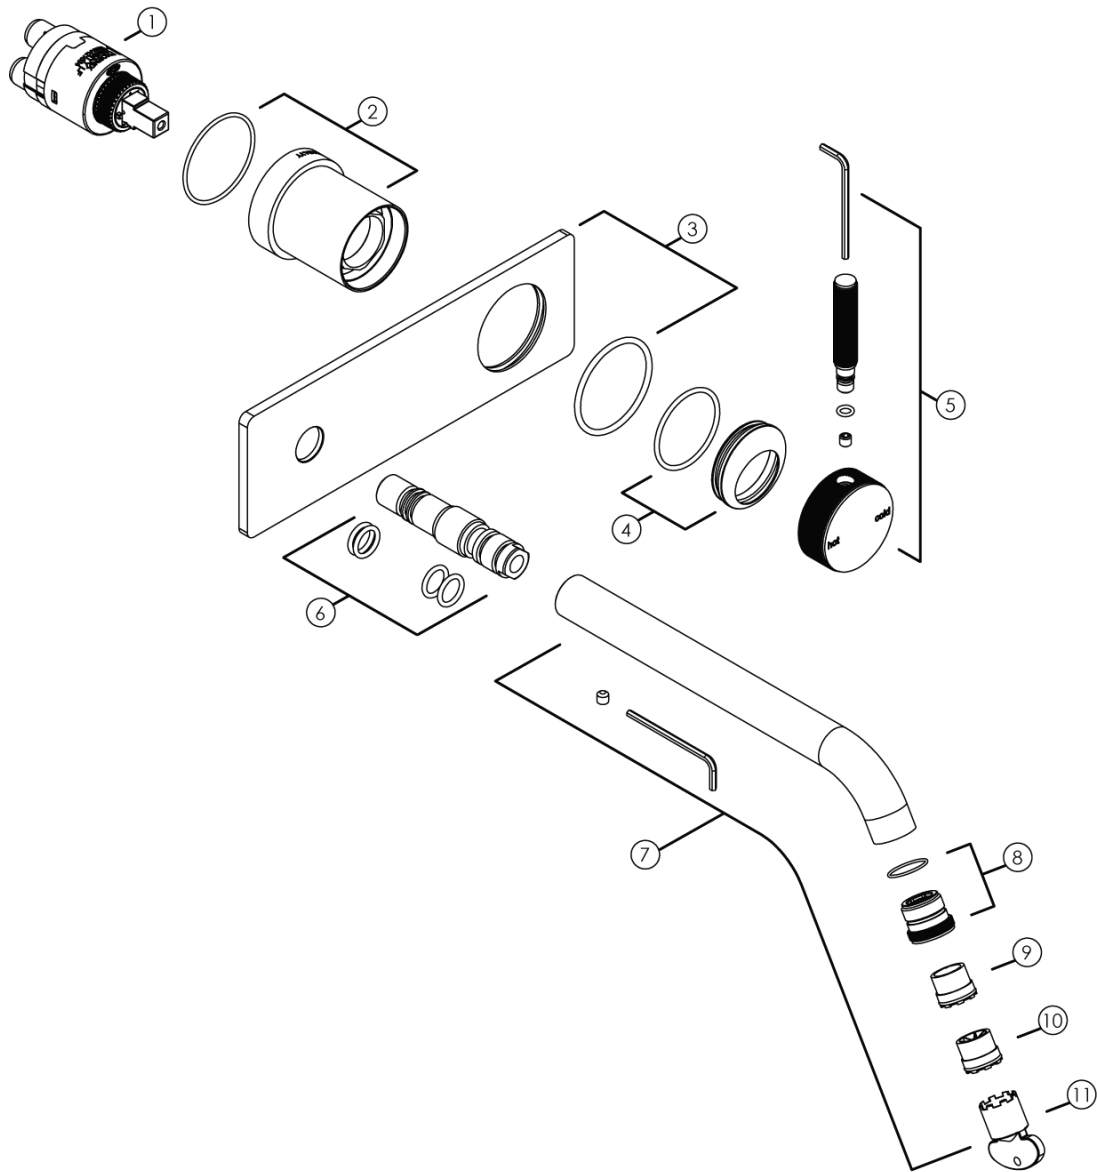

**Milli Etch Wall Basin/Bath Mixer Tap Set Square Backplate Brushed Gold
(6 Star)
21759**

No.	Description	Code
1	SwitchMix Wall Cartridge UP	29755
2	Milli Etch Wall/Shower Mixer Sleeve Assy	30006
3	Mill Etch Wall Mixer Set Backplate Assy	29788
4	Milli Etch Wall/Shower Mixer Dome Assy	29976
5	Milli Etch Wall/Shower Mixer Handle	29764
6	Mill Etch Wall Mixer Set Spigot SM Assy	30115
7	Milli Etch Basin/Bath Wall Set Outlet Assy	29891
8	Milli Etch Basin/Bath Wall Retainer 19mm Assy	29885
9	Neoperl Cache TT Coin Slot	44.3251.45000
10	CACHE TT FLOW STRAIGHTENER (SCREW IN)	01.5175.000
11	Neoperl Cache TT Aerator Key 16mm	09.9170.0