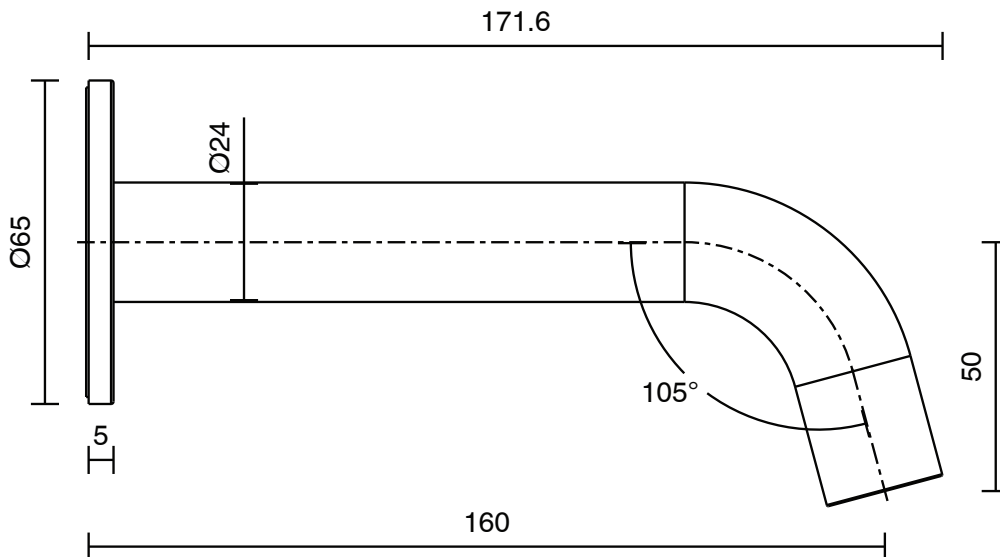

mizu

Mizu Drift MK2 Basin/Bath Outlet 160mm Matte Black (5 Star)

2266133

SPECIFICATIONS

Recommended Use	Domestic, Hotel & Commercial
Colour	Matte Black
Finish	Matte
Body Material	H62 Brass
Recommended Pressure Range	150 - 500 kPa
Maximum Continuous Working Temperature	65 deg C
Suitable for Storage Tank Hot Water	Yes
Suitable for Continuous Flow Hot Water	Yes
Suitable for Gravity Feed Hot Water	No

WARRANTY

Warranty - Domestic Use	10 Years
Spare Parts & Labour	12 Months

Please refer to Warranty Page for full Terms and Conditions

Dimensions are nominal measurements only.

CLEANING RECOMMENDATIONS:

We recommend the use of soapy water or approved cleaners. This product should not be cleaned with abrasive materials. Damage caused by any improper treatment is not covered by the product warranty. Refer to Warranty Conditions

Disclaimer: Products in this specification manual must by regulation be installed by licensed and registered trade people. The manufacturer/distributor reserves the right to vary specifications or delete models from their range without prior notification. Dimensions are nominal measurements only. Dimensions and set-outs listed are correct at time of publication however the manufacturer/distributor takes no responsibility for printing errors.

Published 13/06/2023

To see the complete Mizu range go to www.reece.com.au