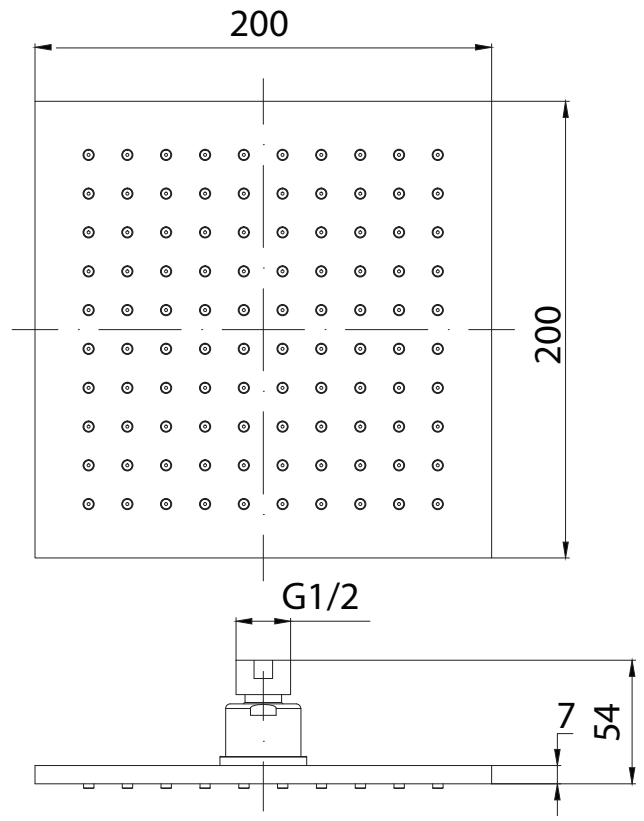

mizu

Mizu Bloc Overhead Shower 200mm (3*)

SPECIFICATIONS

Recommended Use	Domestic, hotel and commercial
Colour	Chrome, Matte Black
Material	Brass
Recommended Pressure Range	150 - 500 kPa
Max Continuous Working Pressure	500 kPa
Max Continuous Working Temperature	60 deg C
Suitable for Storage Tank Hot Water	Yes
Suitable for Continuous Flow Hot Water	Yes
Suitable for Gravity Feed Hot Water	No

WARRANTY

Warranty - Domestic Use	10 Years
Spare Parts & Labour	12 Months

Please refer to Warranty Page for full Terms and Conditions

Dimensions are nominal measurements only.

CLEANING RECOMMENDATIONS:

We recommend the use of soapy water or approved cleaners. This product should not be cleaned with abrasive materials. Damage caused by any improper treatment is not covered by the product warranty. Refer to Warranty Conditions

Disclaimer: Products in this specification manual must by regulation be installed by licensed and registered trade people. The manufacturer/distributor reserves the right to vary specifications or delete models from their range without prior notification. Dimensions are nominal measurements only. Dimensions and set-outs listed are correct at time of publication however the manufacturer/distributor takes no responsibility for printing errors.

Published 29/05/2018

To see the complete Mizu range go to www.reece.com.au/bathrooms