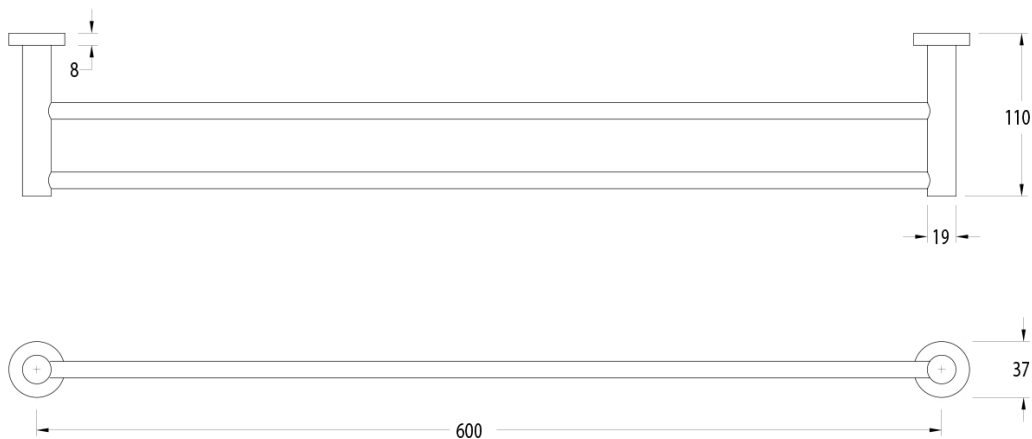

SUSSEX

Sussex Pure Double Towel Rail 600mm Brushed Gunmetal

2281321

SPECIFICATIONS

Recommended Use	Residential;Commercial
Colour Finish	Brushed Gunmetal
Primary Material	DR Brass

WARRANTY

Residential Use (Years)	40
Commercial Use (Years)	10

Please refer to Sussex Warranty page for full Terms and Conditions

Dimensions are nominal measurements only.

CLEANING RECOMMENDATIONS:

We recommend the use of soapy water or approved cleaners. This product should not be cleaned with abrasive materials. Damage caused by any improper treatment is not covered by the product warranty. Refer to Warranty Conditions

Disclaimer: Products in this specification manual must by regulation be installed by licensed and registered trade people. The manufacturer/distributor reserves the right to vary specifications or delete models from their range without prior notification. Dimensions are nominal measurements only. Dimensions and set-outs listed are correct at time of publication however the manufacturer/distributor takes no responsibility for printing errors.

Published 01/04/2026

To see the complete Sussex range go to www.reece.com.au