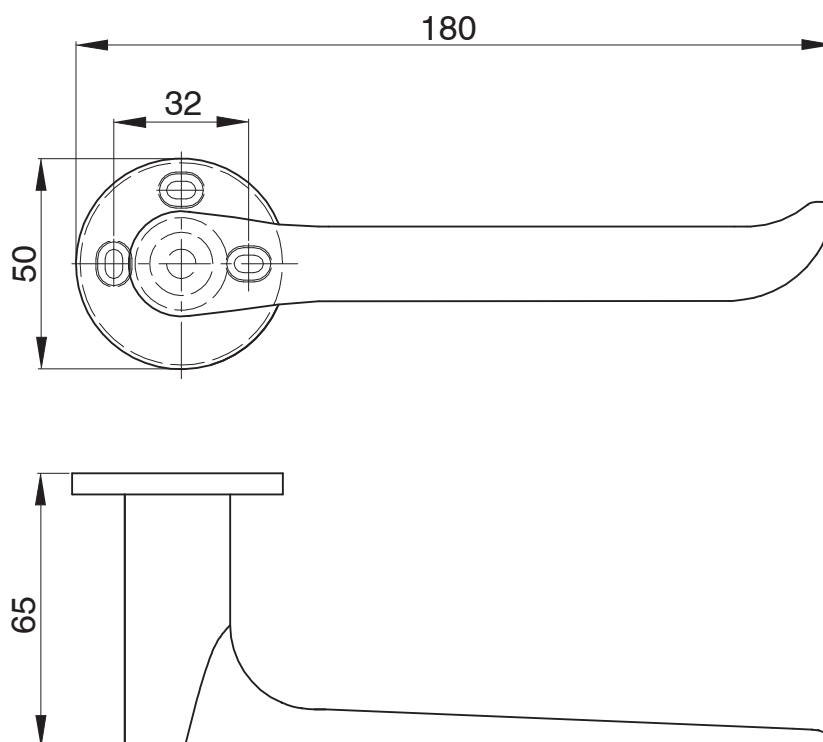

mizu

Mizu Silk Toilet Roll Holder Matte Black

2263983

SPECIFICATIONS

Recommended Use	Domestic, Hotel & Commercial
Colour	Matte Black
Material	Zinc

WARRANTY

Replacement Only - Domestic Use 10 Years

Please refer to Warranty Page for full Terms and Conditions

Disclaimer: Products in this specification manual must by regulation be installed by licensed and registered trade people. The manufacturer/distributor reserves the right to vary specifications or delete models from their range without prior notification. Dimensions are nominal measurements only. Dimensions and set-outs listed are correct at time of publication however the manufacturer/distributor takes no responsibility for printing errors.