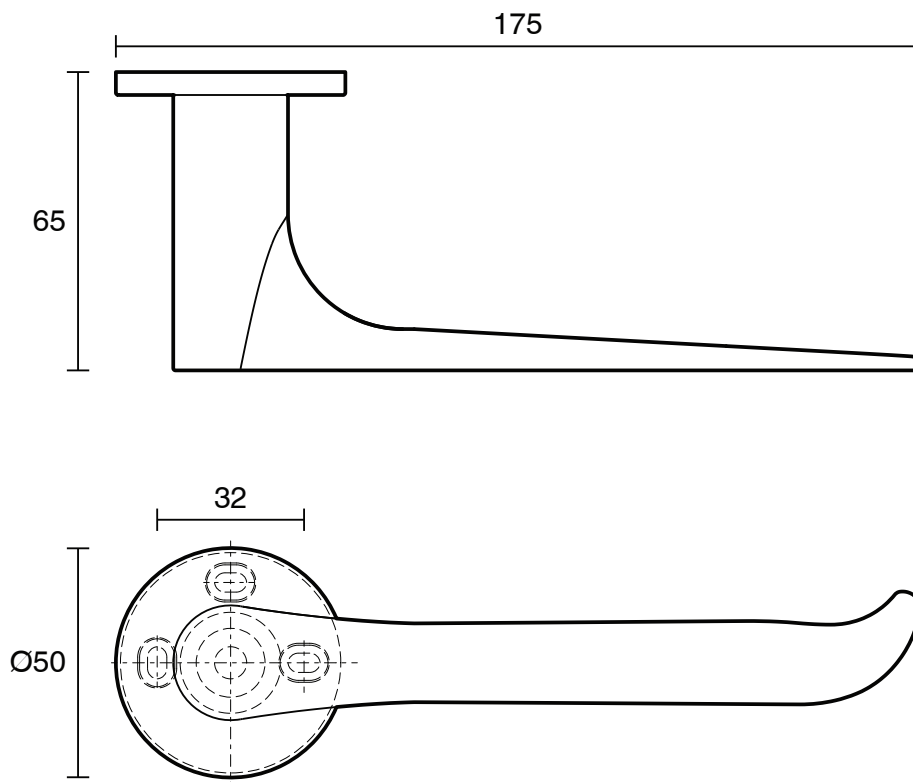

mizu

Mizu Silk Toilet Roll Holder Matte Black

2263983

SPECIFICATIONS

Recommended Use	Domestic, Hotel & Commercial
Colour	Matte Black
Material	Zinc

WARRANTY

Replacement Only - Domestic Use 10 Years

Please refer to Warranty Page for full Terms and Conditions

Disclaimer: Products in this specification manual must by regulation be installed by licensed and registered trade people. The manufacturer/distributor reserves the right to vary specifications or delete models from their range without prior notification. Dimensions are nominal measurements only. Dimensions and set-outs listed are correct at time of publication however the manufacturer/distributor takes no responsibility for printing errors.