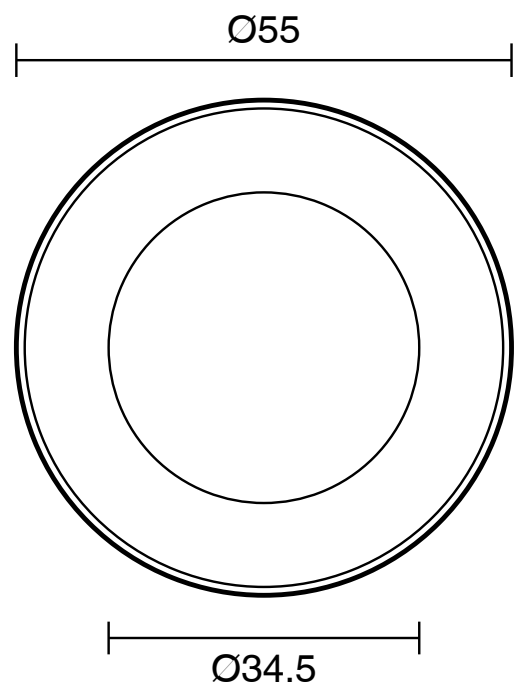

## Roca Ona Robe Hook Brushed Brass

15051

SPECIFICATIONS	
Recommended Use	Domestic;Commercial;Hotel
Colour Category	Brass
Colour Finish	Brushed Brass
Primary Material	Brass
WARRANTY	
Replacement Only - Domestic Use	15
Parts Replacement Only	1
<i>Please refer to Warranty Page for full Terms and Conditions</i>	

Dimensions are nominal measurements only.