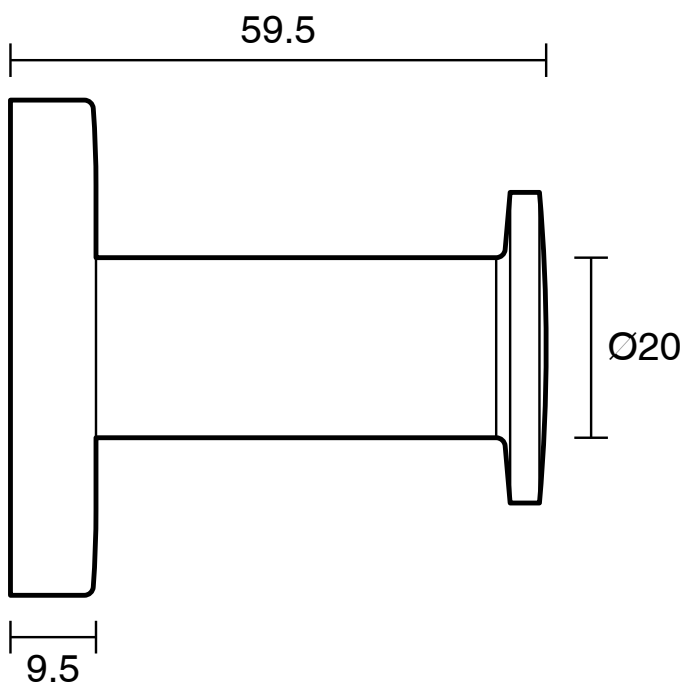

## Roca Ona Robe Hook Brushed Brass

15051

SPECIFICATIONS	
Recommended Use	Domestic;Commercial;Hotel
Colour Category	Brass
Colour Finish	Brushed Brass
Primary Material	Brass
WARRANTY	
Replacement Only - Domestic Use	15
Parts Replacement Only	1
<i>Please refer to Warranty Page for full Terms and Conditions</i>	

Dimensions are nominal measurements only.