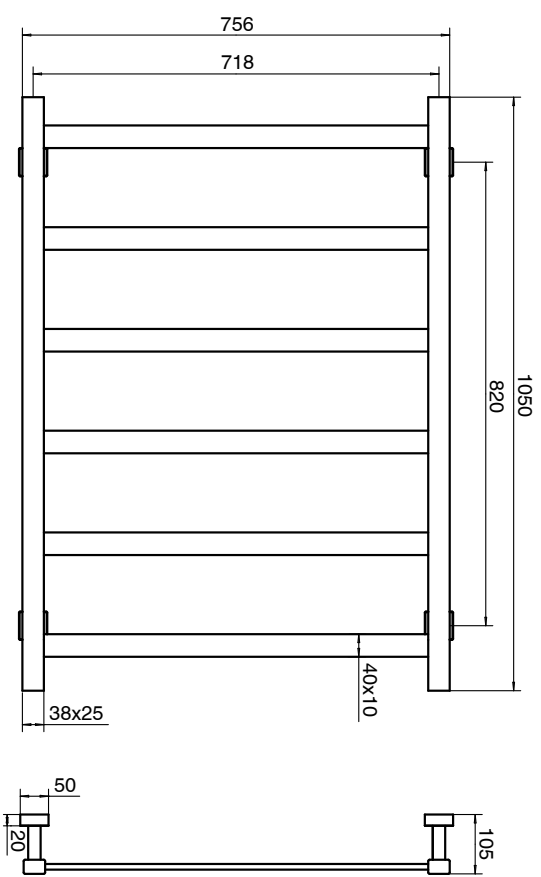

mizu

Mizu Bloc MK2 750 x 1050mm Heated Towel Rail Only (Less Transformer) Matte Black

9511194

SPECIFICATIONS

Recommended Use	Domestic, Hotel & Commercial
Colour	Matte Black
Material	Stainless Steel (304 Grade)
Electrical Connection	Hardwired
Electrical Connection Position	Bottom Right Leg or Top Left Leg
Heating Method	Dry Element
Power Wattage	120 W
Voltage	24 V
IP Rating	IP45

WARRANTY

Warranty - Domestic Use	7 Years
Spare Parts & Labour	12 Months

Please refer to Warranty Page for full Terms and Conditions

Dimensions are nominal measurements only.

CLEANING RECOMMENDATIONS:

We recommend the use of a soft dry cloth. This product should not be cleaned with abrasive materials or cleaning agents. Damage caused by improper treatment is not covered by the product warranty - refer to warranty conditions.

Disclaimer: Products in this specification manual must by regulation be installed by licensed and registered trade people. The manufacturer/distributor reserves the right to vary specifications or delete models from their range without prior notification. Dimensions are nominal measurements only. Dimensions and set-outs listed are correct at time of publication however the manufacturer/distributor takes no responsibility for printing errors.
Published 28/02/2022

To see the complete Mizu range go to www.reece.com.au/bathrooms