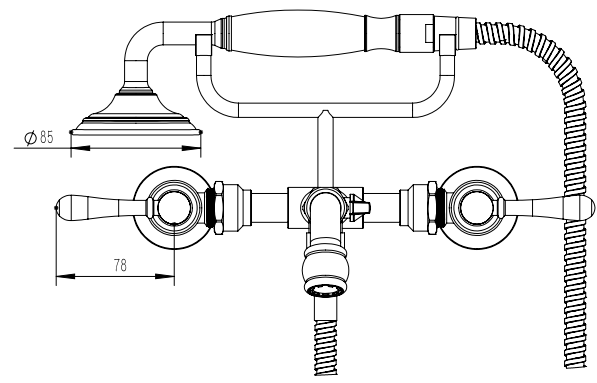

Milli Voir Wall Mounted Telephone Bath Set Lever Handles Chrome (3 Star)

2265295

SPECIFICATIONS

Recommended Use	Domestic, hotel and commercial
Colour	Chrome
Material	DR Brass
Recommended Pressure Range	150 - 500 kPa
Max Continuous Working Pressure	500 kPa
Max Continuous Working Temperature	80 deg C
Suitable for Storage Tank Hot Water	Yes
Suitable for Continuous Flow Hot Water	Yes
Suitable for Gravity Feed Hot Water	No

WARRANTY

Warranty - Domestic Use	15 Years
Spare Parts & Labour	12 Months

Please refer to Warranty Page for full Terms and Conditions

Dimensions are nominal measurements only.

CLEANING RECOMMENDATIONS:

We recommend the use of soapy water or approved cleaners. This product should not be cleaned with abrasive materials. Damage caused by any improper treatment is not covered by the product warranty. Refer to Warranty Conditions

Disclaimer: Products in this specification manual must by regulation be installed by licensed and registered trade people. The manufacturer/distributor reserves the right to vary specifications or delete models from their range without prior notification. Dimensions are nominal measurements only. Dimensions and set-outs listed are correct at time of publication however the manufacturer/distributor takes no responsibility for printing errors.

Published 01/06/2020

To see the complete Milli range go to www.reece.com.au