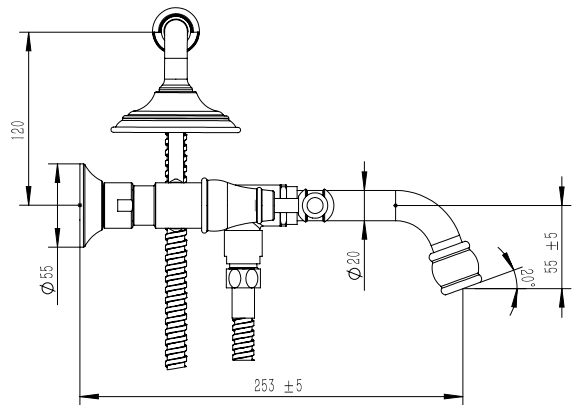

Milli Voir Wall Mounted Telephone Bath Set Lever Handles Chrome (3 Star)

2265295

SPECIFICATIONS

Recommended Use	Domestic, hotel and commercial
Colour	Chrome
Material	DR Brass
Recommended Pressure Range	150 - 500 kPa
Max Continuous Working Pressure	500 kPa
Max Continuous Working Temperature	80 deg C
Suitable for Storage Tank Hot Water	Yes
Suitable for Continuous Flow Hot Water	Yes
Suitable for Gravity Feed Hot Water	No

WARRANTY

Warranty - Domestic Use	15 Years
Spare Parts & Labour	12 Months

Please refer to Warranty Page for full Terms and Conditions

Dimensions are nominal measurements only.

CLEANING RECOMMENDATIONS:

We recommend the use of soapy water or approved cleaners. This product should not be cleaned with abrasive materials. Damage caused by any improper treatment is not covered by the product warranty. Refer to Warranty Conditions

Disclaimer: Products in this specification manual must by regulation be installed by licensed and registered trade people. The manufacturer/distributor reserves the right to vary specifications or delete models from their range without prior notification. Dimensions are nominal measurements only. Dimensions and set-outs listed are correct at time of publication however the manufacturer/distributor takes no responsibility for printing errors.

Published 01/06/2020

To see the complete Milli range go to www.reece.com.au