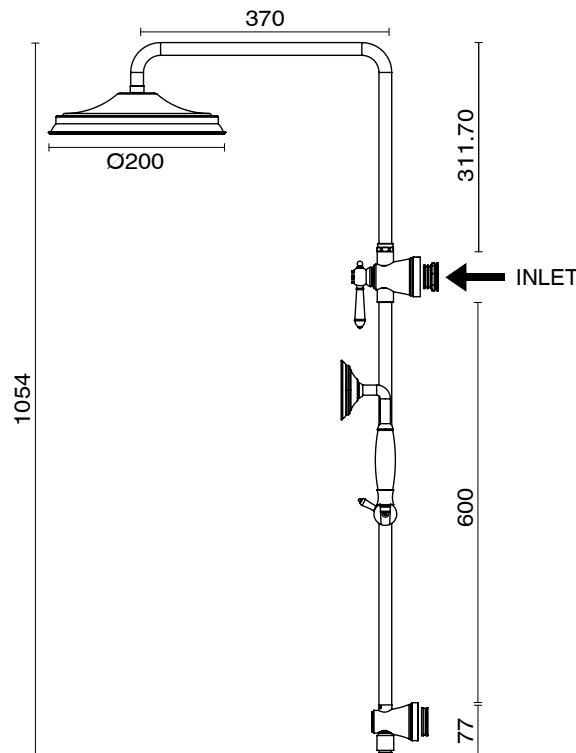

KADO

Kado Era Twin Rail Shower with Top Rail Water Inlet Lever Handle Matte Black (4 Star)

4200384

SPECIFICATIONS

Recommended Use	Domestic, Hotel & Commercial
Colour	Matte Black
Finish	Matte
Material	DR Brass
Recommended Pressure Range	150 - 500 kPa
Maximum Continuous Working Temperature	80 deg C
Suitable for Storage Tank Hot Water	Yes
Suitable for Continuous Flow Hot Water	Yes
Suitable for Gravity Feed Hot Water	No

WARRANTY

Warranty - Domestic Use	10 Years
Spare Parts & Labour	12 Months

Please refer to Warranty Page for full Terms and Conditions

Dimensions are nominal measurements only.

CLEANING RECOMMENDATIONS:

We recommend the use of soapy water or approved cleaners. This product should not be cleaned with abrasive materials. Damage caused by any improper treatment is not covered by the product warranty. Refer to Warranty Conditions

Disclaimer: Products in this specification manual must by regulation be installed by licensed and registered trade people. The manufacturer/distributor reserves the right to vary specifications or delete models from their range without prior notification. Dimensions are nominal measurements only. Dimensions and set-outs listed are correct at time of publication however the manufacturer/distributor takes no responsibility for printing errors.

Published 03/05/2022

To see the complete Kado range go to
www.reece.com.au