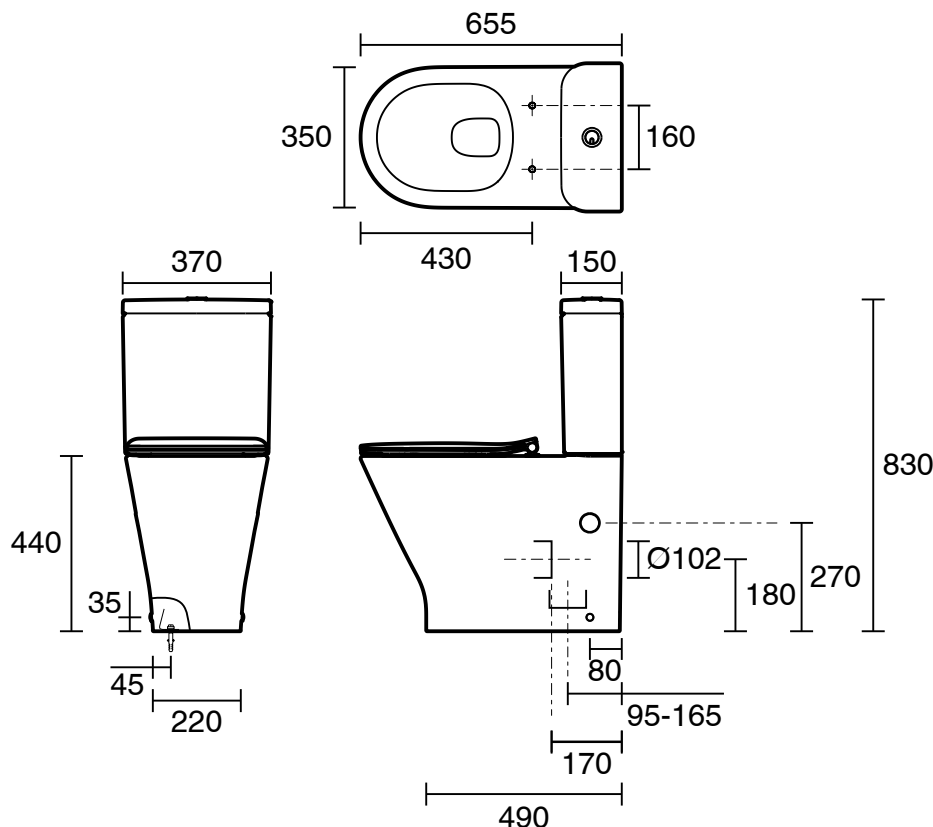

Roca The Gap Round Close Coupled Back to Wall Rimless Overheight Bottom Inlet Toilet Suite with Soft Close Quick Release Thin Seat White (4 Star)

10038

SPECIFICATIONS

Recommended Use	Domestic, Hotel & Commercial
Pan Material	Vitreous China
Toilet Seat Material	Urea
Weight of Pan	31 kg
Weight of Cistern	11 kg
Water Inlet Position	Bottom Inlet
Toilet Seat Type	Soft Close Quick Release
Rim Configuration	Rimless
Outlet Type	Universal S & P

WARRANTY

Warranty - Domestic Use	15 Years
Spare Parts & Labour	12 Months

Please refer to Warranty Page for full Terms and Conditions

Dimensions are nominal measurements only.

CLEANING RECOMMENDATIONS:

We recommend the use of soapy water or approved cleaners. This product should not be cleaned with abrasive materials. Damage caused by any improper treatment is not covered by the product warranty. Refer to Warranty Conditions

Disclaimer: Products in this specification manual must by regulation be installed by licensed and registered trade people. The manufacturer/distributor reserves the right to vary specifications or delete models from their range without prior notification. Dimensions are nominal measurements only. Dimensions and set-outs listed are correct at time of publication however the manufacturer/distributor takes no responsibility for printing errors.

Published 19/07/2024

To see the complete Roca range go to www.reece.com.au/bathrooms

WaterMark
AS 1172
WMKA02321