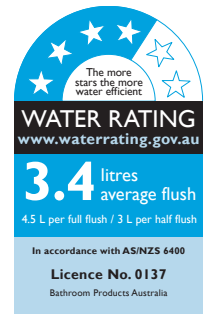

Roca The Gap Round Close Coupled Back to Wall Rimless Overheight Bottom Inlet Toilet Suite with Soft Close Quick Release Thin Seat White (4 Star)

10038

SPECIFICATIONS

Recommended Use	Domestic, Hotel & Commercial
Pan Material	Vitreous China
Toilet Seat Material	Urea
Weight of Pan	31 kg
Weight of Cistern	11 kg
Water Inlet Position	Bottom Inlet
Toilet Seat Type	Soft Close Quick Release
Rim Configuration	Rimless
Outlet Type	Universal S & P

WARRANTY

Warranty - Domestic Use	15 Years
Spare Parts & Labour	12 Months

Please refer to Warranty Page for full Terms and Conditions

Dimensions are nominal measurements only.

CLEANING RECOMMENDATIONS:

We recommend the use of soapy water or approved cleaners. This product should not be cleaned with abrasive materials. Damage caused by any improper treatment is not covered by the product warranty. Refer to Warranty Conditions

Disclaimer: Products in this specification manual must by regulation be installed by licensed and registered trade people. The manufacturer/distributor reserves the right to vary specifications or delete models from their range without prior notification. Dimensions are nominal measurements only. Dimensions and set-outs listed are correct at time of publication however the manufacturer/distributor takes no responsibility for printing errors.

Published 19/07/2024

To see the complete Roca range go to www.reece.com.au/bathrooms

WaterMark
AS 1172
WMKA02321