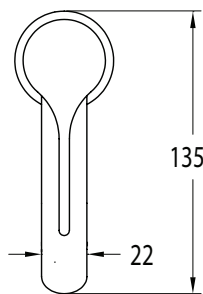

Milli

Milli Oria Basin Mixer PVD Brushed Gunmetal (5 Star)

2265614

SPECIFICATIONS

Recommended Use	Domestic, Hotel & Commercial
Colour	Gunmetal
Finish	Brushed
Material	Brass
Recommended Pressure Range	250-500kPa
Maximum Continuous Working Temperature	65 deg C
Suitable for Storage Tank Hot Water	Yes
Suitable for Continuous Flow Hot Water	Yes
Suitable for Gravity Feed Hot Water	No

WARRANTY

Warranty - Domestic Use	15 Years
Spare Parts & Labour	12 Months

Please refer to Warranty Page for full Terms and Conditions