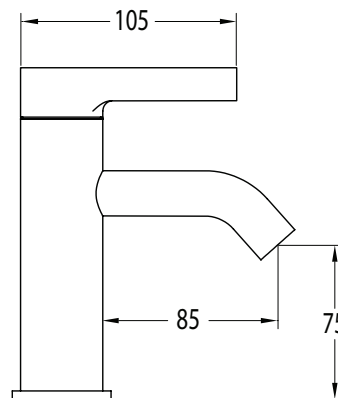

Milli

Milli Oria Basin Mixer PVD Brushed Gunmetal (5 Star)

2265614

SPECIFICATIONS

Recommended Use	Domestic, Hotel & Commercial
Colour	Gunmetal
Finish	Brushed
Material	Brass
Recommended Pressure Range	250-500kPa
Maximum Continuous Working Temperature	65 deg C
Suitable for Storage Tank Hot Water	Yes
Suitable for Continuous Flow Hot Water	Yes
Suitable for Gravity Feed Hot Water	No

WARRANTY

Warranty - Domestic Use	15 Years
Spare Parts & Labour	12 Months

Please refer to Warranty Page for full Terms and Conditions