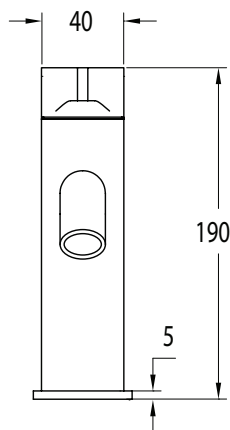

Milli

Milli Oria Basin Mixer PVD Brushed Gunmetal (5 Star)

2265614

SPECIFICATIONS

Recommended Use	Domestic, Hotel & Commercial
Colour	Gunmetal
Finish	Brushed
Material	Brass
Recommended Pressure Range	250-500kPa
Maximum Continuous Working Temperature	65 deg C
Suitable for Storage Tank Hot Water	Yes
Suitable for Continuous Flow Hot Water	Yes
Suitable for Gravity Feed Hot Water	No

WARRANTY

Warranty - Domestic Use	15 Years
Spare Parts & Labour	12 Months

Please refer to Warranty Page for full Terms and Conditions