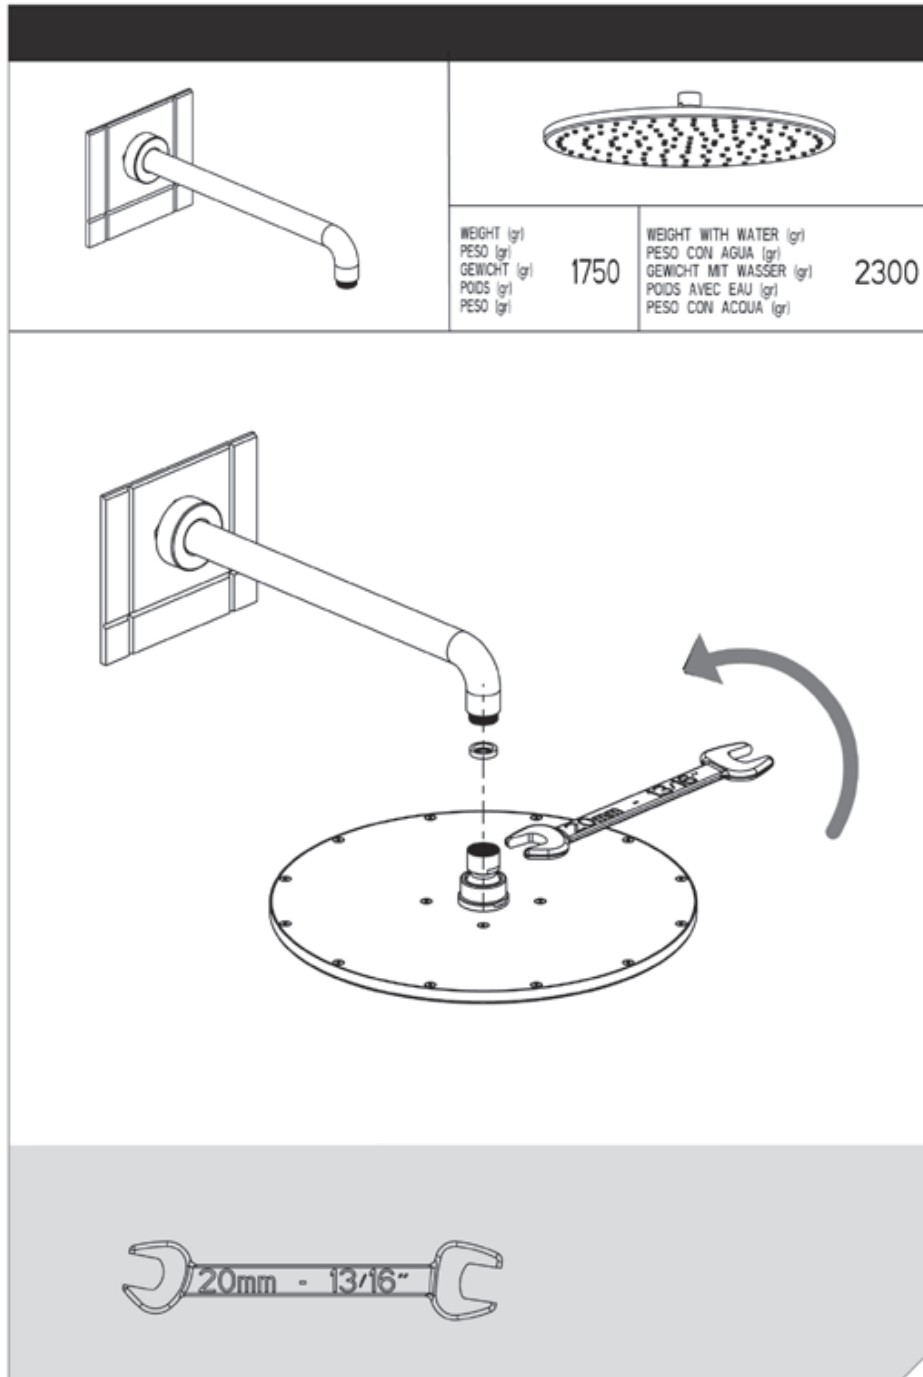

## Nikles Techno Brass Shower Head 300mm (3\*)