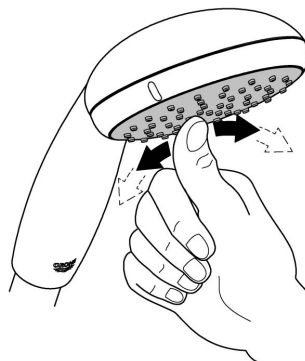

SpeedClean