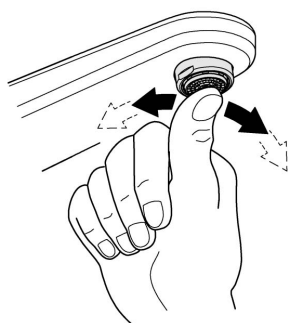

SpeedClean