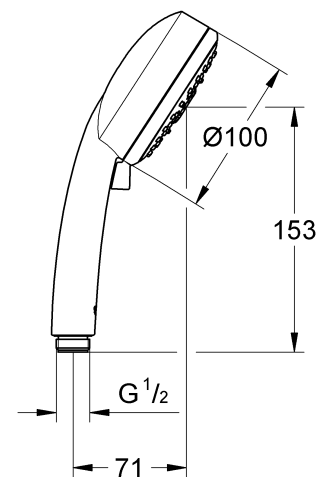

Product Description:

New Tempesta Cosmopolitan 100 Hand-piece

Hand Shower

4 sprays

GROHE Rain O², Rain, Massage & Jet

GROHE DreamSpray® perfect spray pattern

GROHE StarLight® chrome finish

SpeedClean anti-lime system

Inner WaterGuide for a longer life

Universal mounting system, fitting all
standard shower hoses

Suitable for instantaneous heater

Min recommended pressure 100 kPa