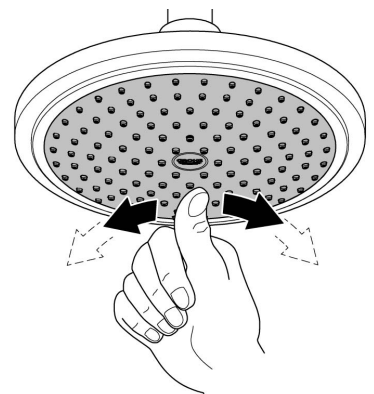

SpeedClean