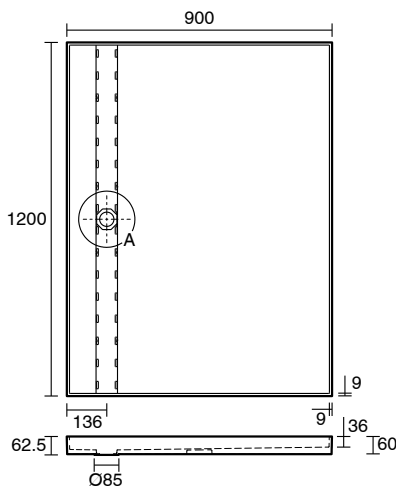

Posh Solus Tile Over Shower Tray with 1160mm Long Rear Stainless Steel Tile Insert Channel Suits Tiles up to 8mm (For 2 Wall / Corner Install) 1200mm x 900mm

9512254

SPECIFICATIONS

Recommended Use	Domestic, Hotel & Commercial
Shower Base Colour	Grey
Shower Base Material	SMC
Shower Grate Material	Stainless Steel (316 Grade)
Waste Position	Centre Rear
Shower Base Waste Size	50 mm
Weight of Shower Base	22 kg
Usage	Corner Install

WARRANTY

Warranty - Domestic Use	10 Years
Spare Parts & Labour	12 Months

Please refer to Warranty Page for full Terms and Conditions

Dimensions are nominal measurements only.

CLEANING RECOMMENDATIONS:

We recommend the use of soapy water or approved cleaners. This product should not be cleaned with abrasive materials. Damage caused by any improper treatment is not covered by the product warranty. Refer to Warranty Conditions

Disclaimer: Products in this specification manual must by regulation be installed by licensed and registered trade people. The manufacturer/distributor reserves the right to vary specifications or delete models from their range without prior notification. Dimensions are nominal measurements only. Dimensions and set-outs listed are correct at time of publication however the manufacturer/distributor takes no responsibility for printing errors.

Published 31/07/2023

To see the complete Posh range go to
www.reece.com.au