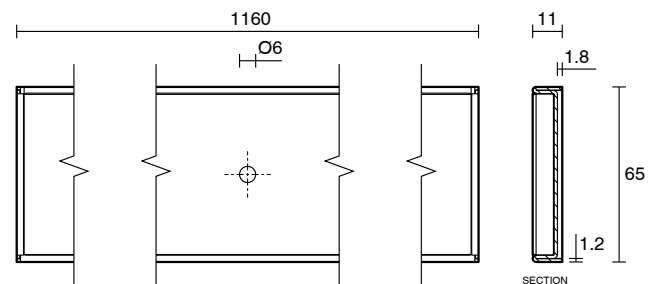

Posh Solus Tile Over Shower Tray with 1160mm Long Rear Stainless Steel Tile Insert Channel Suits Tiles up to 8mm (For 2 Wall / Corner Install) 1200mm x 900mm

9512254

SPECIFICATIONS

Recommended Use	Domestic, Hotel & Commercial
Shower Base Colour	Grey
Shower Base Material	SMC
Shower Grate Material	Stainless Steel (316 Grade)
Waste Position	Centre Rear
Shower Base Waste Size	50 mm
Weight of Shower Base	22 kg
Usage	Corner Install

WARRANTY

Warranty - Domestic Use	10 Years
Spare Parts & Labour	12 Months

Please refer to Warranty Page for full Terms and Conditions

Dimensions are nominal measurements only.

CLEANING RECOMMENDATIONS:

We recommend the use of soapy water or approved cleaners. This product should not be cleaned with abrasive materials. Damage caused by any improper treatment is not covered by the product warranty. Refer to Warranty Conditions

Disclaimer: Products in this specification manual must by regulation be installed by licensed and registered trade people. The manufacturer/distributor reserves the right to vary specifications or delete models from their range without prior notification. Dimensions are nominal measurements only. Dimensions and set-outs listed are correct at time of publication however the manufacturer/distributor takes no responsibility for printing errors.

Published 31/07/2023

To see the complete Posh range go to
www.reece.com.au