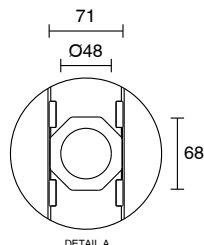

Posh Solus Tile Over Shower Tray with 1160mm Long Rear Stainless Steel Tile Insert Channel Suits Tiles up to 8mm (For 2 Wall / Corner Install) 1200mm x 900mm

9512254

SPECIFICATIONS

Recommended Use	Domestic, Hotel & Commercial
Shower Base Colour	Grey
Shower Base Material	SMC
Shower Grate Material	Stainless Steel (316 Grade)
Waste Position	Centre Rear
Shower Base Waste Size	50 mm
Weight of Shower Base	22 kg
Usage	Corner Install

WARRANTY

Warranty - Domestic Use	10 Years
Spare Parts & Labour	12 Months

Please refer to Warranty Page for full Terms and Conditions

Dimensions are nominal measurements only.

CLEANING RECOMMENDATIONS:

We recommend the use of soapy water or approved cleaners. This product should not be cleaned with abrasive materials. Damage caused by any improper treatment is not covered by the product warranty. Refer to Warranty Conditions

Disclaimer: Products in this specification manual must by regulation be installed by licensed and registered trade people. The manufacturer/distributor reserves the right to vary specifications or delete models from their range without prior notification. Dimensions are nominal measurements only. Dimensions and set-outs listed are correct at time of publication however the manufacturer/distributor takes no responsibility for printing errors.

Published 31/07/2023

To see the complete Posh range go to
www.reece.com.au