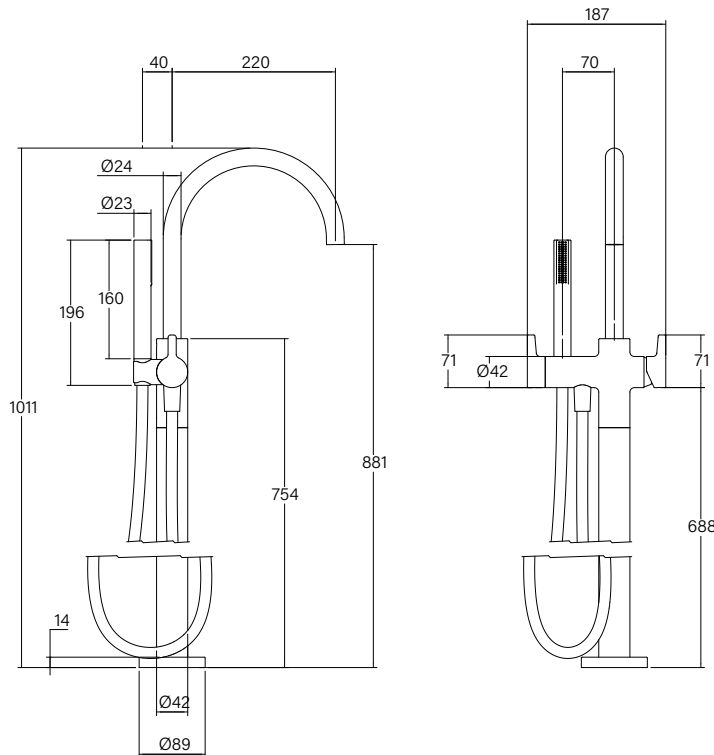

**Faucet Strommen Vara Fin Floor Mounted Bath Mixer with Hand Shower Kit Discovery Bronze
(3 Star)
40058**

SPECIFICATIONS	
Recommended Use	Domestic; Commercial; Hotel
Colour Finish	Discovery Bronze
Primary Material	DR Brass
Recommended Pressure Range	300 - 500 kPa
Max Continuous Working Temperature (deg C)	65
Min Continuous Working Temperature (deg C)	5
Hot Water Unit Suitability	Storage Tank, Continuous Flow
WARRANTY	
Warranty - Domestic Use (Years)	40
Spare Parts & Labour (Years)	10
<i>Please refer to Warranty Page for full Terms and Conditions</i>	

Disclaimer: Products in this specification manual must by regulation be installed by licensed and registered trade people. The manufacturer/distributor reserves the right to vary specifications or delete models from their range without prior notification. Dimensions are nominal measurements only. Dimensions and set-outs listed are correct at time of publication however the manufacturer/distributor takes no responsibility for printing errors.