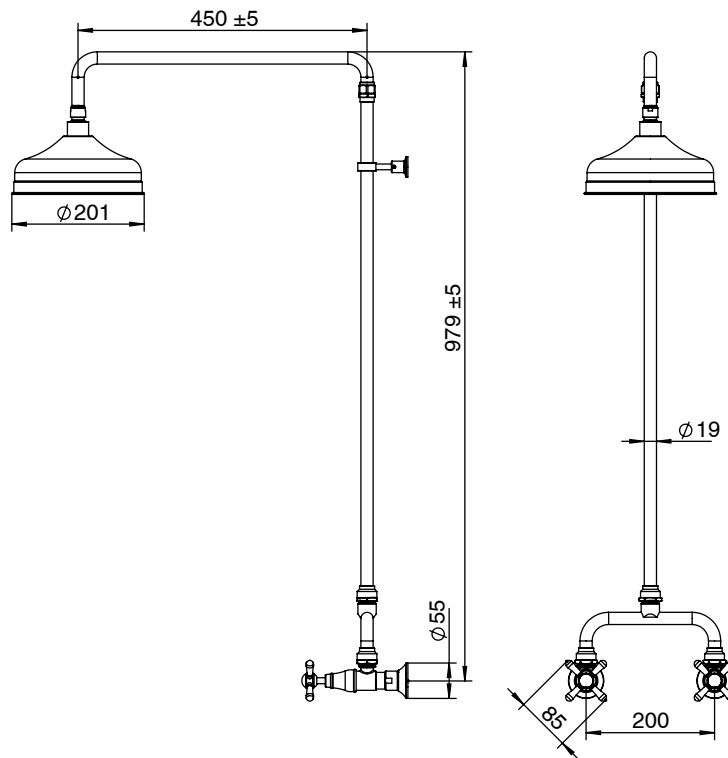

Milli Monument Edit Exposed Shower Set Cross Handles Brushed Gold (3 Star)

2266228

SPECIFICATIONS

Recommended Use	Domestic, Hotel & Commercial
Colour	Brushed Gold
Material	DR Brass
Recommended Pressure Range	150 - 500 kPa
Maximum Continuous Working Temperature	80 deg C
Suitable for Storage Tank Hot Water	Yes
Suitable for Continuous Flow Hot Water	Yes
Suitable for Gravity Feed Hot Water	No

WARRANTY

Warranty - Domestic Use	15 Years
Spare Parts & Labour	12 Months

Please refer to Warranty Page for full Terms and Conditions

Dimensions are nominal measurements only.

CLEANING RECOMMENDATIONS:

We recommend the use of soapy water or approved cleaners. This product should not be cleaned with abrasive materials. Damage caused by any improper treatment is not covered by the product warranty. Refer to Warranty Conditions

Disclaimer: Products in this specification manual must by regulation be installed by licensed and registered trade people. The manufacturer/distributor reserves the right to vary specifications or delete models from their range without prior notification. Dimensions are nominal measurements only. Dimensions and set-outs listed are correct at time of publication however the manufacturer/distributor takes no responsibility for printing errors.

Published 12/10/2023

To see the complete Milli range go to www.reece.com.au