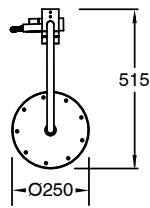

SUSSEX

**Sussex Pure Twin Rail Shower 250mm Curved with Top or Bottom Rail Water Inlet
PVD Brushed Gold (3 Star)
9510978**

SPECIFICATIONS	
Recommended Use	Residential;Commercial
Colour Finish	Brushed Gold
Primary Material	DR Brass
Recommended Pressure Range	150 - 500 kPa as per AS3500
Max Continuous Working Temperature (deg C)	65
Min Continuous Working Temperature (deg C)	1
WARRANTY	
Residential Use (Years)	40
Commercial Use (Years)	10
<i>Please refer to Sussex Warranty page for full Terms and Conditions</i>	

Disclaimer: Products in this specification manual must by regulation be installed by licensed and registered trade people. The manufacturer/distributor reserves the right to vary specifications or delete models from their range without prior notification. Dimensions are nominal measurements only. Dimensions and set-outs listed are correct at time of publication however the manufacturer/distributor takes no responsibility for printing errors.