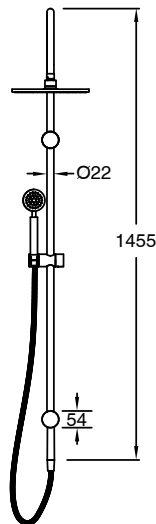

SUSSEX

**Sussex Pure Twin Rail Shower 250mm Curved with Top or Bottom Rail Water Inlet
PVD Brushed Gold (3 Star)
9510978**

SPECIFICATIONS	
Recommended Use	Residential;Commercial
Colour Finish	Brushed Gold
Primary Material	DR Brass
Recommended Pressure Range	150 - 500 kPa as per AS3500
Max Continuous Working Temperature (deg C)	65
Min Continuous Working Temperature (deg C)	1
WARRANTY	
Residential Use (Years)	40
Commercial Use (Years)	10
<i>Please refer to Sussex Warranty page for full Terms and Conditions</i>	