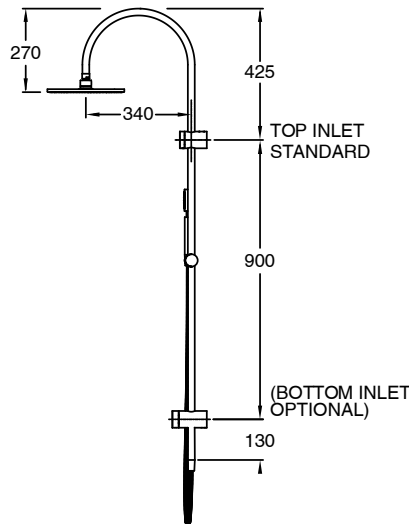

SUSSEX

**Sussex Pure Twin Rail Shower 250mm Curved with Top or Bottom Rail Water Inlet
PVD Brushed Gold (3 Star)
9510978**

SPECIFICATIONS	
Recommended Use	Residential;Commercial
Colour Finish	Brushed Gold
Primary Material	DR Brass
Recommended Pressure Range	150 - 500 kPa as per AS3500
Max Continuous Working Temperature (deg C)	65
Min Continuous Working Temperature (deg C)	1
WARRANTY	
Residential Use (Years)	40
Commercial Use (Years)	10
<i>Please refer to Sussex Warranty page for full Terms and Conditions</i>	