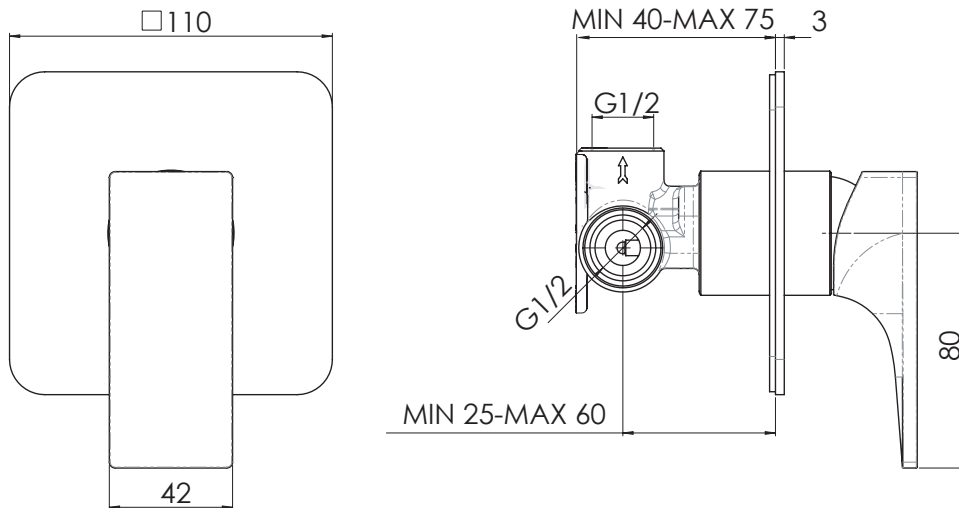

Dimensions are nominal measurements only.

CLEANING RECOMMENDATIONS:

We recommend the use of soapy water or approved cleaners. This product should not be cleaned with abrasive materials. Damage caused by any improper treatment is not covered by the product warranty. Refer to Warranty Conditions

Disclaimer: Products in this specification manual must by regulation be installed by licensed and registered trade people. The manufacturer/distributor reserves the right to vary specifications or delete models from their range without prior notification. Dimensions are nominal measurements only. Dimensions and set-outs listed are correct at time of publication however the manufacturer/distributor takes no responsibility for printing errors.

Published 18/06/2021

To see the complete Milli range go to www.reece.com.au

WaterMark
AS/NZS 3718
WMKA1400