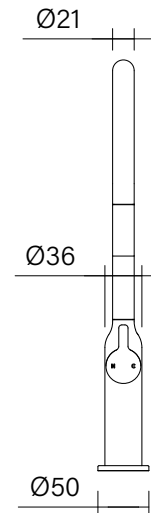

**Faucet Strommen Vara Fin Pull Out Gooseneck Sink Mixer Tap 2 Function Armada Bronze (4 star)
Lead Free
40284**

SPECIFICATIONS	
Recommended Use	Domestic; Commercial; Hotel
Colour Finish	Armada Bronze
Primary Material	DR Brass
Recommended Pressure Range	300 - 500 kPa
Max Continuous Working Temperature (deg C)	65
Min Continuous Working Temperature (deg C)	5
Hot Water Unit Suitability	Storage Tank, Continuous Flow
WARRANTY	
Warranty - Domestic Use (Years)	40
Spare Parts & Labour (Years)	10
<i>Please refer to Warranty Page for full Terms and Conditions</i>	