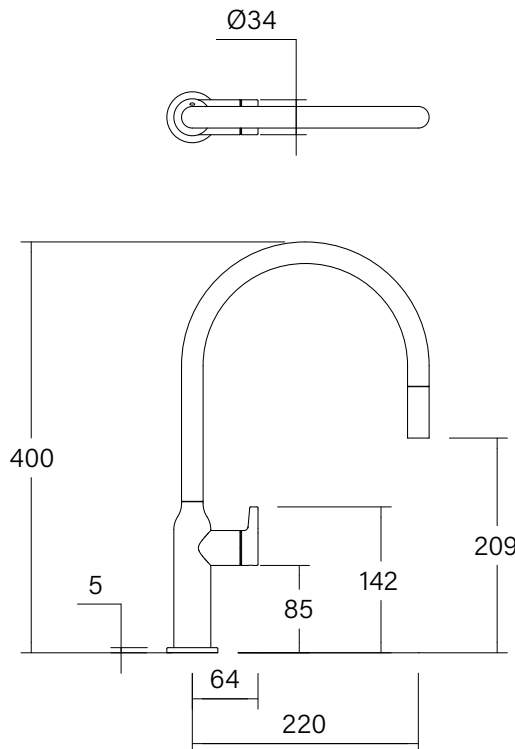

**Faucet Strommen Vara Fin Pull Out Gooseneck Sink Mixer Tap 2 Function Armada Bronze (4 star)
Lead Free
40284**

SPECIFICATIONS	
Recommended Use	Domestic; Commercial; Hotel
Colour Finish	Armada Bronze
Primary Material	DR Brass
Recommended Pressure Range	300 - 500 kPa
Max Continuous Working Temperature (deg C)	65
Min Continuous Working Temperature (deg C)	5
Hot Water Unit Suitability	Storage Tank, Continuous Flow
WARRANTY	
Warranty - Domestic Use (Years)	40
Spare Parts & Labour (Years)	10
<i>Please refer to Warranty Page for full Terms and Conditions</i>	

Disclaimer: Products in this specification manual must by regulation be installed by licensed and registered trade people. The manufacturer/distributor reserves the right to vary specifications or delete models from their range without prior notification. Dimensions are nominal measurements only. Dimensions and set-outs listed are correct at time of publication however the manufacturer/distributor takes no responsibility for printing errors.