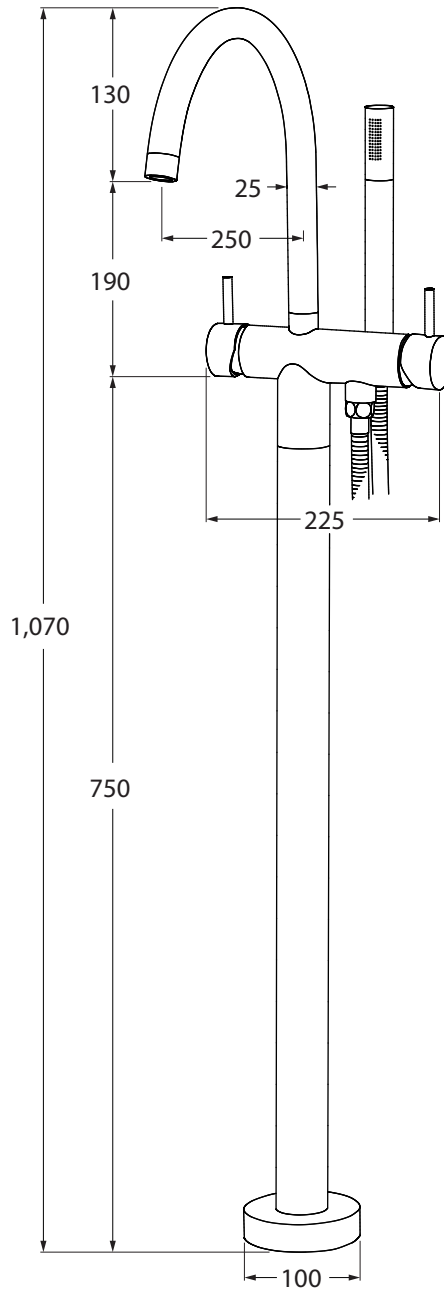

Scala by Sussex

Floor Mount Mixer with Hand Shower
Curved Outlet

SUSSEX CODE
SFMCH

FINISHES
CHROME
SATIN CHROME

AS/NZS 3718:2005
LIC. 20081