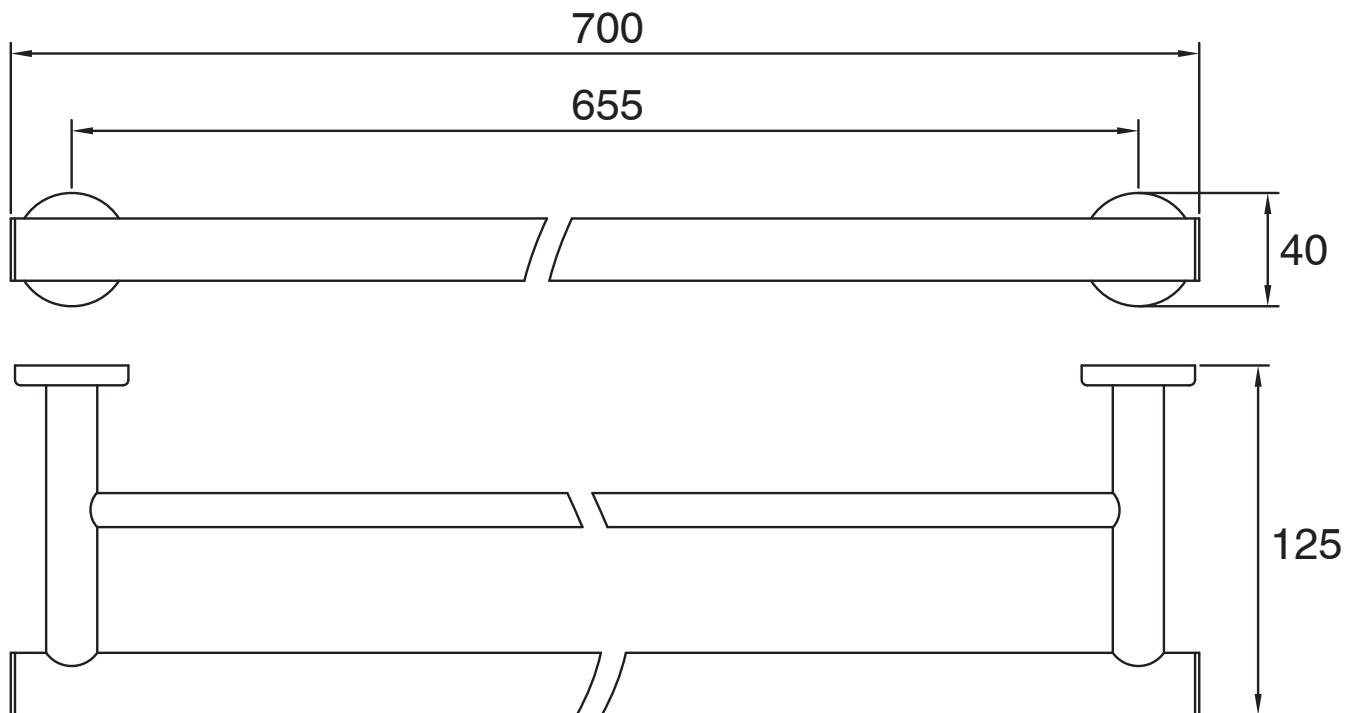

mizu

Mizu Drift Double Towel Rail 700mm Brushed Brass

9512444

SPECIFICATIONS

Recommended Use	Domestic, Hotel & Commercial
Colour	Brushed Brass
Material	Brass

WARRANTY

Replacement Only - Domestic Use	10 Years
Parts Replacement Only	12 Months

Please refer to Warranty Page for full Terms and Conditions

Dimensions are nominal measurements only.

CLEANING RECOMMENDATIONS:

We recommend the use of soapy water or approved cleaners. This product should not be cleaned with abrasive materials. Damage caused by any improper treatment is not covered by the product warranty. Refer to Warranty Conditions

Disclaimer: Products in this specification manual must by regulation be installed by licensed and registered trade people. The manufacturer/distributor reserves the right to vary specifications or delete models from their range without prior notification. Dimensions are nominal measurements only. Dimensions and set-outs listed are correct at time of publication however the manufacturer/distributor takes no responsibility for printing errors.

Published 21/03/2024

To see the complete Mizu range go to www.reece.com.au