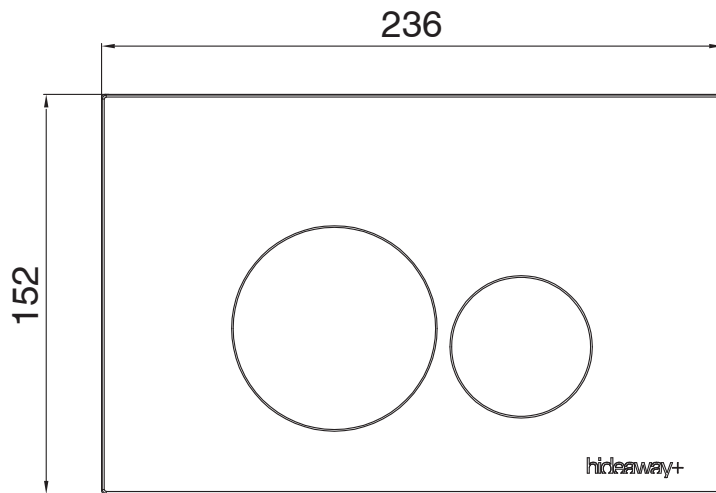

## Hideaway+ Round Button / Plate Inwall ABS Chrome

1806189

Dimensions are nominal measurements only.