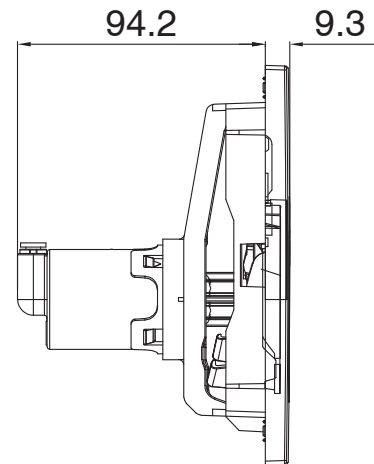

## Hideaway+ Round Button / Plate Inwall ABS Chrome

1806189

### SPECIFICATIONS

|                    |                              |
|--------------------|------------------------------|
| Recommended Use    | Domestic, Hotel & Commercial |
| Colour             | Chrome                       |
| Plating Method     | Electroplated                |
| Material           | ABS Plastic                  |
| Backing Material   | ABS Plastic                  |
| Button Material    | ABS Plastic                  |
| Toilet Button Type | Dual Flush                   |
| Button Shape       | Round Button                 |
| Application        | Inwall                       |

Dimensions are nominal measurements only.