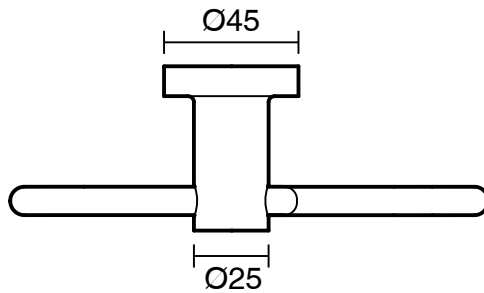

SUSSEX

Sussex Scala Toilet Roll Holder LUX PVD Brushed Smoked Gunmetal

2267059

SPECIFICATIONS

Recommended Use	Residential;Commercial
Colour Finish	Brushed Smoke Gunmetal
Primary Material	Brass

WARRANTY

Residential Use (Years)	40
Commercial Use (Years)	10

Please refer to Sussex Warranty page for full Terms and Conditions

Dimensions are nominal measurements only.

CLEANING RECOMMENDATIONS:

We recommend the use of soapy water or approved cleaners. This product should not be cleaned with abrasive materials. Damage caused by any improper treatment is not covered by the product warranty. Refer to Warranty Conditions

Disclaimer: Products in this specification manual must by regulation be installed by licensed and registered trade people. The manufacturer/distributor reserves the right to vary specifications or delete models from their range without prior notification. Dimensions are nominal measurements only. Dimensions and set-outs listed are correct at time of publication however the manufacturer/distributor takes no responsibility for printing errors.

Published 01/04/2026

To see the complete Sussex range go to www.reece.com.au