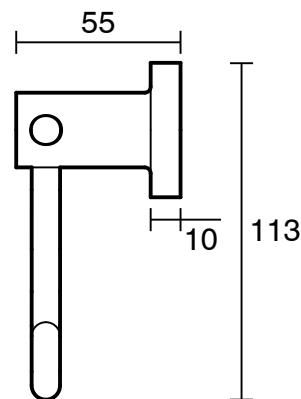

SUSSEX

Sussex Scala Toilet Roll Holder LUX PVD Brushed Smoked Gunmetal

2267059

SPECIFICATIONS

Recommended Use	Residential;Commercial
Colour Finish	Brushed Smoke Gunmetal
Primary Material	Brass

WARRANTY

Residential Use (Years)	40
Commercial Use (Years)	10

Please refer to Sussex Warranty page for full Terms and Conditions

Dimensions are nominal measurements only.

CLEANING RECOMMENDATIONS:

We recommend the use of soapy water or approved cleaners. This product should not be cleaned with abrasive materials. Damage caused by any improper treatment is not covered by the product warranty. Refer to Warranty Conditions

Disclaimer: Products in this specification manual must by regulation be installed by licensed and registered trade people. The manufacturer/distributor reserves the right to vary specifications or delete models from their range without prior notification. Dimensions are nominal measurements only. Dimensions and set-outs listed are correct at time of publication however the manufacturer/distributor takes no responsibility for printing errors.

Published 01/04/2026

To see the complete Sussex range go to www.reece.com.au