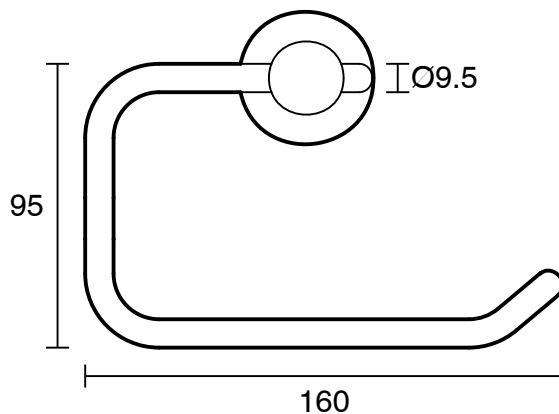

SUSSEX

Sussex Scala Toilet Roll Holder LUX PVD Brushed Smoked Gunmetal

2267059

SPECIFICATIONS

Recommended Use	Residential;Commercial
Colour Finish	Brushed Smoke Gunmetal
Primary Material	Brass

WARRANTY

Residential Use (Years)	40
Commercial Use (Years)	10

Please refer to Sussex Warranty page for full Terms and Conditions

Dimensions are nominal measurements only.

CLEANING RECOMMENDATIONS:

We recommend the use of soapy water or approved cleaners. This product should not be cleaned with abrasive materials. Damage caused by any improper treatment is not covered by the product warranty. Refer to Warranty Conditions

Disclaimer: Products in this specification manual must by regulation be installed by licensed and registered trade people. The manufacturer/distributor reserves the right to vary specifications or delete models from their range without prior notification. Dimensions are nominal measurements only. Dimensions and set-outs listed are correct at time of publication however the manufacturer/distributor takes no responsibility for printing errors.

Published 01/04/2026

To see the complete Sussex range go to www.reece.com.au