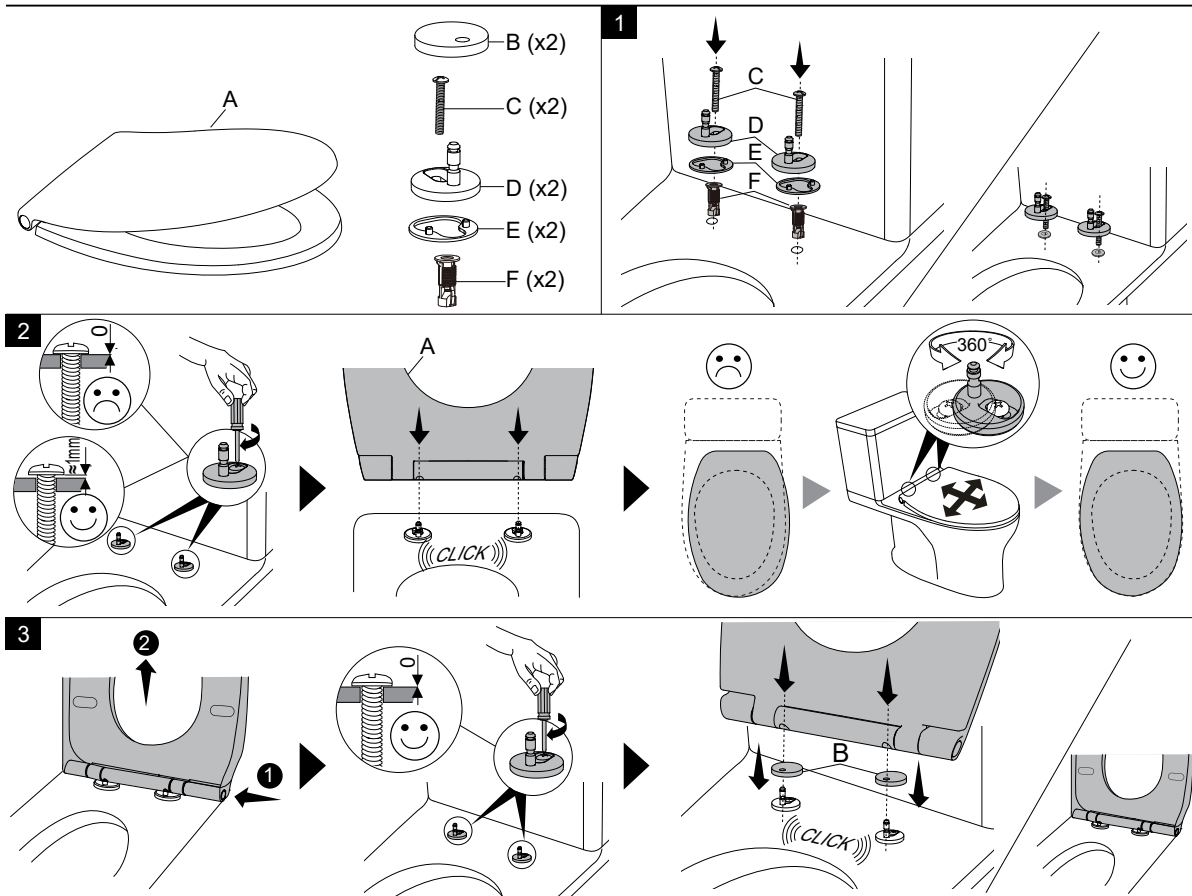

## Kado Lux Quick Release Soft Close Thin Seat

### LUX THIN SEAT INTALLATION INSTRUCTIONS

**Important Note:**

Soft close seat and covers can take up to 30 seconds to close. Do not force the closing mechanism as this may result in damage. The fixings of your seat may require re-tightening occasionally depending on use.

### SPARE PARTS

Picture	Reece Code	Product Description
	<b>9506341</b>	KADO LUX THIN SEAT BUFFER SET
	<b>9506342</b>	KADO LUX THIN SEAT HINGE SET

Dimensions are nominal measurements only.

**Plumbers, please ensure a copy of the installation instructions is left with the end user for future reference.**