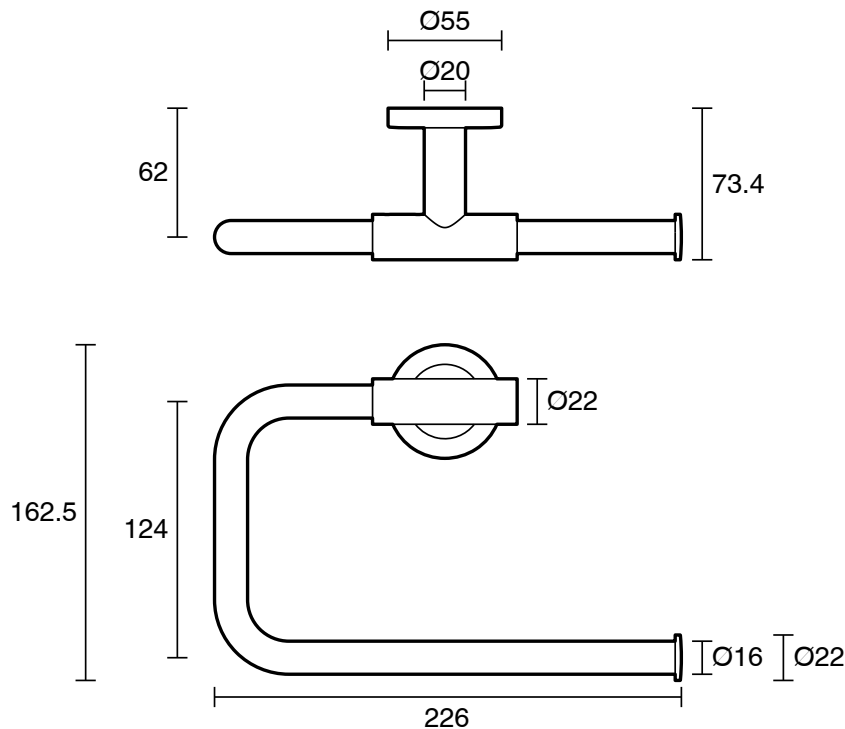

Roca Ona Guest Towel Ring Matte Black

15083

SPECIFICATIONS	
Recommended Use	Domestic;Commercial;Hotel
Colour Category	Black
Colour Finish	Matte Black
Primary Material	Brass
WARRANTY	
Replacement Only - Domestic Use	15
Parts Replacement Only	1
<i>Please refer to Warranty Page for full Terms and Conditions</i>	

Disclaimer: Products in this specification manual must by regulation be installed by licensed and registered trade people. The manufacturer/distributor reserves the right to vary specifications or delete models from their range without prior notification. Dimensions are nominal measurements only. Dimensions and set-outs listed are correct at time of publication however the manufacturer/distributor takes no responsibility for printing errors.