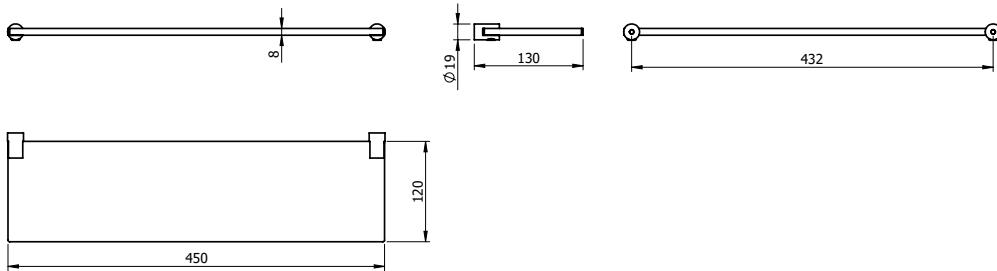

Milli Meld Edit Glass Shelf 450mm Brushed Gold

2265661

SPECIFICATIONS

Recommended Use	Domestic, Hotel & Commercial
Colour	Brushed Gold
Material	Brass & Glass

WARRANTY

Replacement Only - Domestic Use 15 Years

Please refer to Warranty Page for full Terms and Conditions

Dimensions are nominal measurements only.

CLEANING RECOMMENDATIONS:

We recommend the use of soapy water or approved cleaners. This product should not be cleaned with abrasive materials. Damage caused by any improper treatment is not covered by the product warranty. Refer to Warranty Conditions

Disclaimer: Products in this specification manual must by regulation be installed by licensed and registered trade people. The manufacturer/distributor reserves the right to vary specifications or delete models from their range without prior notification. Dimensions are nominal measurements only. Dimensions and set-outs listed are correct at time of publication however the manufacturer/distributor takes no responsibility for printing errors.

Published 25/03/2022

To see the complete Milli range go to
www.reece.com.au