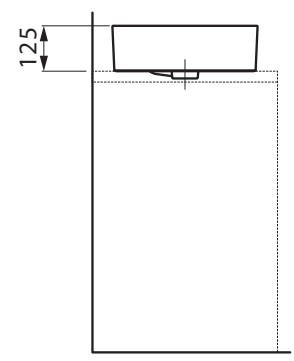

Laufen Val Round Counter Basin with Overflow 1 Taphole 500mm White

SPECIFICATIONS

Recommended Use	Domestic, Hotel & Commercial
Material	Saphirkeramic
Colour	White
Bowl Capacity	3.5 Litres
Weight	8.5kg
Fixing	Template & Fastening Kit (included) Waterproof Flexible Sealant (not included)
Taphole Configuration	1 Taphole
Overflow Configuration	Overflow
Waste Size	Suits 32x40mm Overflow Waste
Plug & Waste	Sold Separately
Tapware	Sold Separately

WARRANTY

Warranty - Domestic Use	15 Years
Spare Parts & Labour	12 Months

Please refer to Warranty Page for full Terms and Conditions

Dimensions are nominal measurements only.

Disclaimer: Products in this specification manual must by regulation be installed by licensed and registered trade people. The manufacturer/distributor reserves the right to vary specifications or delete models from their range without prior notification. Dimensions are nominal measurements only. Dimensions and set-outs listed are correct at time of publication however the manufacturer/distributor takes no responsibility for printing errors.

Published 16/01/2018

To see the complete Laufen range go to www.reece.com.au/bathrooms