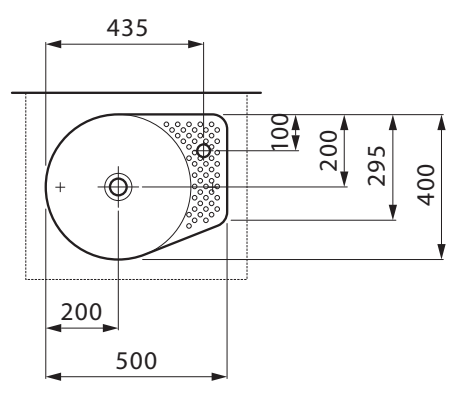

Laufen Val Round Counter Basin with Overflow 1 Taphole 500mm White

SPECIFICATIONS

Recommended Use	Domestic, Hotel & Commercial
Material	Saphirkeramic
Colour	White
Bowl Capacity	3.5 Litres
Weight	8.5kg
Fixing	Template & Fastening Kit (included) Waterproof Flexible Sealant (not included)
Taphole Configuration	1 Taphole
Overflow Configuration	Overflow
Waste Size	Suits 32x40mm Overflow Waste
Plug & Waste	Sold Separately
Tapware	Sold Separately

WARRANTY

Warranty - Domestic Use	15 Years
Spare Parts & Labour	12 Months

Please refer to Warranty Page for full Terms and Conditions

Dimensions are nominal measurements only.

Disclaimer: Products in this specification manual must by regulation be installed by licensed and registered trade people. The manufacturer/distributor reserves the right to vary specifications or delete models from their range without prior notification. Dimensions are nominal measurements only. Dimensions and set-outs listed are correct at time of publication however the manufacturer/distributor takes no responsibility for printing errors.

Published 16/01/2018

To see the complete Laufen range go to www.reece.com.au/bathrooms