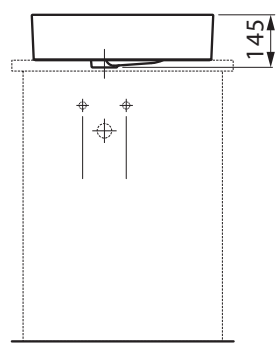

Laufen Val Round Counter Basin with Overflow 1 Taphole 500mm White

SPECIFICATIONS

Recommended Use	Domestic, Hotel & Commercial
Material	Saphirkeramic
Colour	White
Bowl Capacity	3.5 Litres
Weight	8.5kg
Fixing	Template & Fastening Kit (included) Waterproof Flexible Sealant (not included)
Taphole Configuration	1 Taphole
Overflow Configuration	Overflow
Waste Size	Suits 32x40mm Overflow Waste
Plug & Waste	Sold Separately
Tapware	Sold Separately

WARRANTY

Warranty - Domestic Use	15 Years
Spare Parts & Labour	12 Months

Please refer to Warranty Page for full Terms and Conditions

Dimensions are nominal measurements only.

Disclaimer: Products in this specification manual must by regulation be installed by licensed and registered trade people. The manufacturer/distributor reserves the right to vary specifications or delete models from their range without prior notification. Dimensions are nominal measurements only. Dimensions and set-outs listed are correct at time of publication however the manufacturer/distributor takes no responsibility for printing errors.

Published 16/01/2018

To see the complete Laufen range go to www.reece.com.au/bathrooms