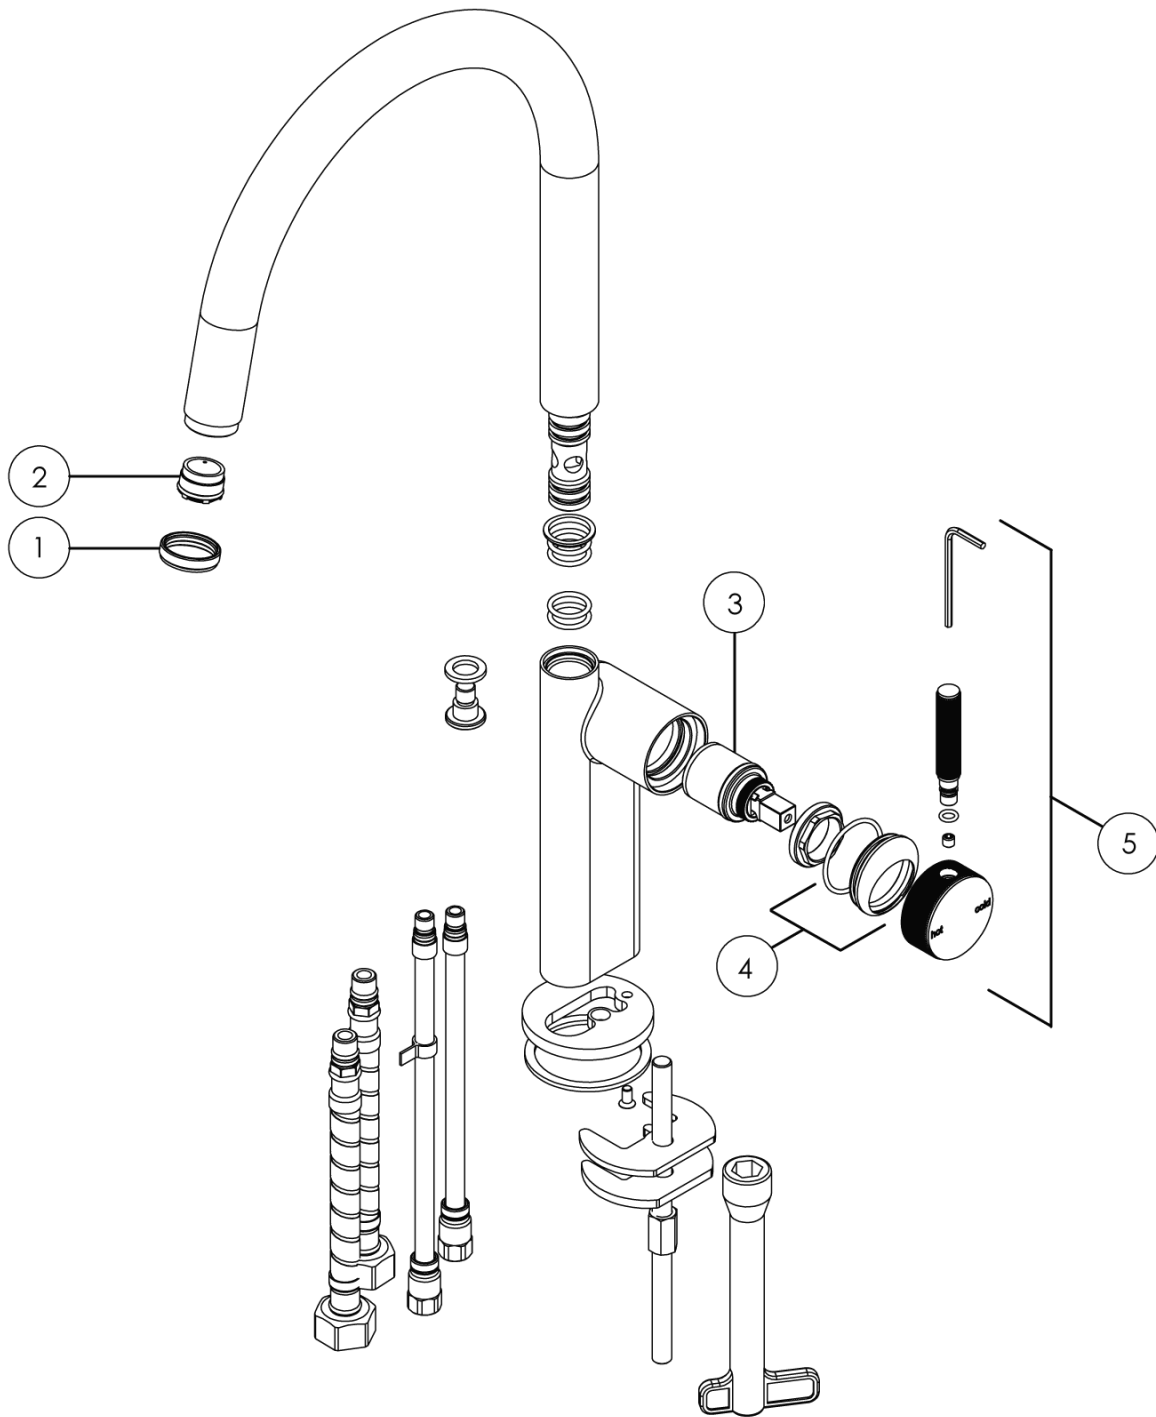

Milli Etch Gooseneck Sink Mixer Brushed Nickel (5 Star)

21884

No.	Description	Code
1.	Milli Etch Sink Outlet Knurled Retainer	29845
2.	NEOPERL CACHE TJ COINSLLOT 1.75 GPM	43.2261.45000
3.	Geann GN-25P-D2-3	40399
4.	Mill Etch Sink Mixer Dome Assy	29985
5.	Milli Etch Side Leve Handle	29773