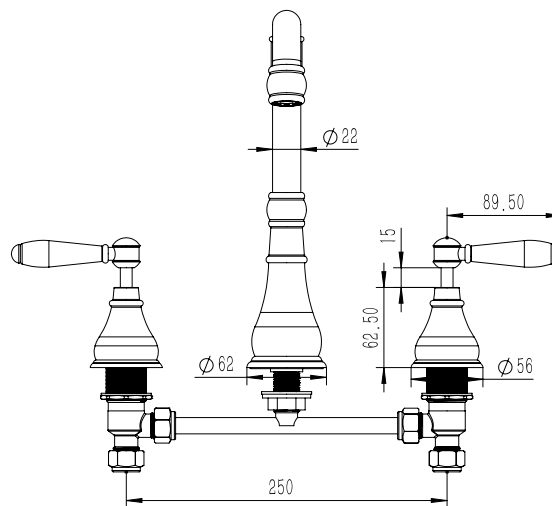

Milli

**Milli Voir Hob English Kitchen / Spa Set Lever Handle with Porcelain Handles
Matte Black (4 Star)**

2265430

SPECIFICATIONS

Recommended Use	Domestic, hotel and commercial
Colour	Matte Black
Material	DR Brass
Recommended Pressure Range	150 - 500 kPa
Max Continuous Working Pressure	500 kPa
Max Continuous Working Temperature	80 deg C
Suitable for Storage Tank Hot Water	Yes
Suitable for Continuous Flow Hot Water	Yes
Suitable for Gravity Feed Hot Water	No

WARRANTY

Warranty - Domestic Use	15 Years
Spare Parts & Labour	12 Months

Please refer to Warranty Page for full Terms and Conditions

Dimensions are nominal measurements only.

CLEANING RECOMMENDATIONS:

We recommend the use of soapy water or approved cleaners. This product should not be cleaned with abrasive materials. Damage caused by any improper treatment is not covered by the product warranty. Refer to Warranty Conditions

Disclaimer: Products in this specification manual must by regulation be installed by licensed and registered trade people. The manufacturer/distributor reserves the right to vary specifications or delete models from their range without prior notification. Dimensions are nominal measurements only. Dimensions and set-outs listed are correct at time of publication however the manufacturer/distributor takes no responsibility for printing errors.

Published 01/06/2020

To see the complete Milli range go to www.reece.com.au