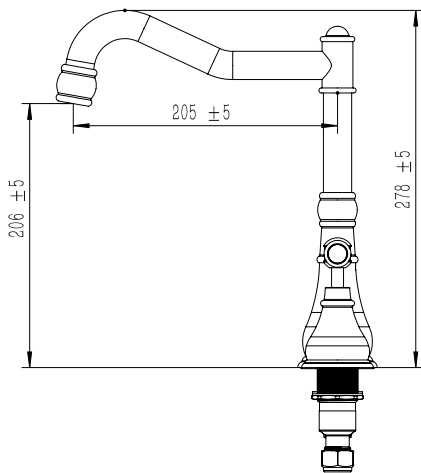

Milli

**Milli Voir Hob English Kitchen / Spa Set Lever Handle with Porcelain Handles
Matte Black (4 Star)**

2265430

SPECIFICATIONS

Recommended Use	Domestic, hotel and commercial
Colour	Matte Black
Material	DR Brass
Recommended Pressure Range	150 - 500 kPa
Max Continuous Working Pressure	500 kPa
Max Continuous Working Temperature	80 deg C
Suitable for Storage Tank Hot Water	Yes
Suitable for Continuous Flow Hot Water	Yes
Suitable for Gravity Feed Hot Water	No

WARRANTY

Warranty - Domestic Use	15 Years
Spare Parts & Labour	12 Months

Please refer to Warranty Page for full Terms and Conditions

Dimensions are nominal measurements only.

CLEANING RECOMMENDATIONS:

We recommend the use of soapy water or approved cleaners. This product should not be cleaned with abrasive materials. Damage caused by any improper treatment is not covered by the product warranty. Refer to Warranty Conditions

Disclaimer: Products in this specification manual must by regulation be installed by licensed and registered trade people. The manufacturer/distributor reserves the right to vary specifications or delete models from their range without prior notification. Dimensions are nominal measurements only. Dimensions and set-outs listed are correct at time of publication however the manufacturer/distributor takes no responsibility for printing errors.

Published 01/06/2020

To see the complete Milli range go to www.reece.com.au