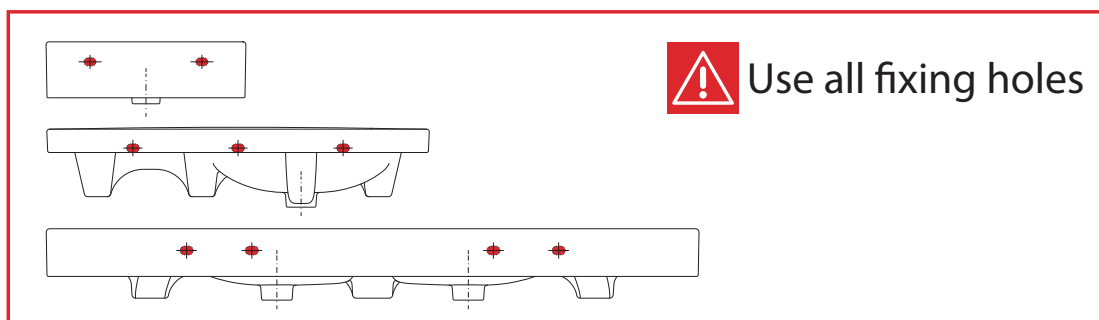

Laufen Ino Wall Basin with Fixing Bolts with Overflow 1 Taphole 560mm White

INSTALLATION INSTRUCTIONS - WALL BASIN:

Washbasins / Open valve / click clack valve

EN Guarantee/Liability only when assembled by a licensed plumber in accordance with the instructions and local regulations.

Open Valve

Click Clack Valve

Plumbers, please ensure a copy of the Installation Instructions are left with the end user for future reference

Laufen Ino Wall Basin with Fixing Bolts with Overflow 1 Taphole 560mm White