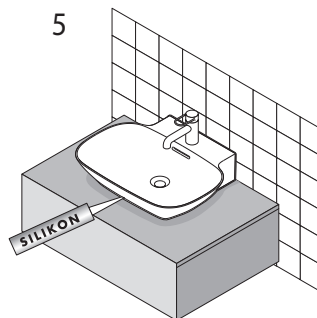

Laufen Ino Wall Basin with Fixing Bolts with Overflow 1 Taphole 560mm White

INSTALLATION INSTRUCTIONS - COUNTER BASIN:

8.1630.0/.2

Einbauwaschtisch von oben
Basin á inserer
Lavabo per installazione sopra il piano del mobile
Drop-in basin
Lavabo de encimera
Opbouw wastafel
Zápustné umyvadlo
Įleidžiamas praustuvas
Umywalka blatowa
Felülról beépíthető mosdó
Встраиваемая раковина
Умивальник за вграждане

8.9630.0/.2

Schablone
Gabarit
Sagoma
Template
Plantilla
Sjabloon
Šablona
Šablonas
Szablon
Sablón
Лекало
Шаблон

CLEANING RECOMMENDATIONS:

We recommend the use of soapy water or approved cleaners. This product should not be cleaned with abrasive materials. Damage caused by any improper treatment is not covered by the product warranty. Refer to Warranty Conditions