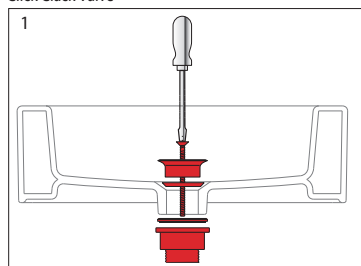

Laufen Ino Wall Basin with Fixing Bolts with Overflow 1 Taphole 560mm White

INSTALLATION INSTRUCTIONS - WALL BASIN:

Washbasins / Open valve / click clack valve

EN Guarantee/Liability only when assembled by a licensed plumber in accordance with the instructions and local regulations.

Open Valve

Click Clack Valve

Plumbers, please ensure a copy of the Installation Instructions are left with the end user for future reference

Laufen Ino Wall Basin with Fixing Bolts with Overflow 1 Taphole 560mm White

INSTALLATION INSTRUCTIONS - COUNTER BASIN:

8.1630.0/.2

Einbauwaschtisch von oben
Basin á inserer
Lavabo per installazione sopra il piano del mobile
Drop-in basin
Lavabo de encimera
Opbouw wastafel
Zápustné umyvadlo
Įleidžiamas praustuvas
Umywalka blatowa
Felülról beépíthető mosdó
Встраиваемая раковина
Умивальник за вграждане