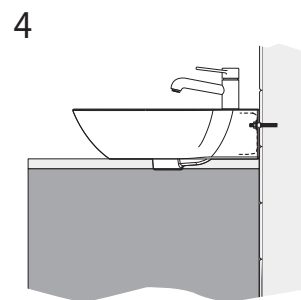

Laufen Ino Wall Basin with Fixing Bolts with Overflow 1 Taphole 560mm White

INSTALLATION INSTRUCTIONS - COUNTER BASIN:

8.1630.0/.2

Einbauwaschtisch von oben
Basin á inserer
Lavabo per installazione sopra il piano del mobile
Drop-in basin
Lavabo de encimera
Opbouw wastafel
Zápustné umyvadlo
Įleidžiamas praustuvas
Umywalka blatowa
Felülról beépíthető mosdó
Встраиваемая раковина
Умивальник за вграждане

8.9630.0/.2

Schablone
Gabarit
Sagoma
Template
Plantilla
Sjabloon
Šablona
Šablonas
Szablon
Sablón
Лекало
Шаблон

CLEANING RECOMMENDATIONS:

We recommend the use of soapy water or approved cleaners. This product should not be cleaned with abrasive materials. Damage caused by any improper treatment is not covered by the product warranty. Refer to Warranty Conditions