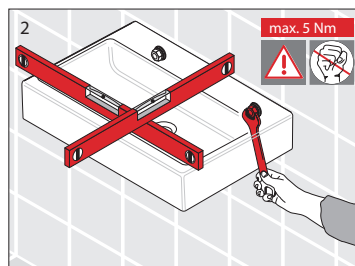

Laufen Ino Wall Basin with Fixing Bolts with Overflow 1 Taphole 560mm White

INSTALLATION INSTRUCTIONS - WALL BASIN:

Washbasins / Open valve / click clack valve

EN Guarantee/Liability only when assembled by a licensed plumber in accordance with the instructions and local regulations.

Open Valve

Click Clack Valve

Plumbers, please ensure a copy of the Installation Instructions are left with the end user for future reference

Laufen Ino Wall Basin with Fixing Bolts with Overflow 1 Taphole 560mm White

INSTALLATION INSTRUCTIONS - COUNTER BASIN:

8.1630.0/.2

Einbauwaschtisch von oben
Basin á inserer
Lavabo per installazione sopra il piano del mobile
Drop-in basin
Lavabo de encimera
Opbouw wastafel
Zápustné umyvadlo
Įleidžiamas praustuvas
Umywalka blatowa
Felülról beépíthető mosdó
Встраиваемая раковина
Умивальник за вграждане