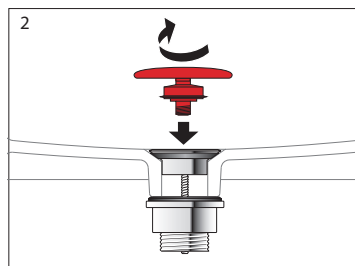

Laufen Ino Wall Basin with Fixing Bolts with Overflow 1 Taphole 560mm White

INSTALLATION INSTRUCTIONS - WALL BASIN:

Washbasins / Open valve / click clack valve

EN Guarantee/Liability only when assembled by a licensed plumber in accordance with the instructions and local regulations.

Open Valve

Click Clack Valve

Plumbers, please ensure a copy of the Installation Instructions are left with the end user for future reference

Laufen Ino Wall Basin with Fixing Bolts with Overflow 1 Taphole 560mm White

INSTALLATION INSTRUCTIONS - COUNTER BASIN:

8.1630.0/.2

Einbauwaschtisch von oben
Basin á inserer
Lavabo per installazione sopra il piano del mobile
Drop-in basin
Lavabo de encimera
Opbouw wastafel
Zápustné umyvadlo
Įleidžiamas praustuvas
Umywalka blatowa
Felülról beépíthető mosdó
Встраиваемая раковина
Умивальник за вграждане