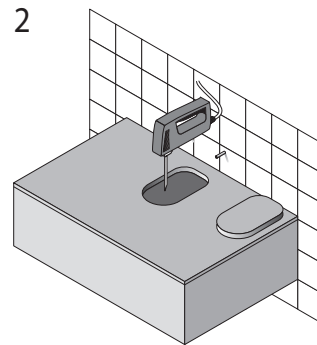

Laufen Ino Wall Basin with Fixing Bolts with Overflow 1 Taphole 560mm White

INSTALLATION INSTRUCTIONS - COUNTER BASIN:

8.1630.0/.2

Einbauwaschtisch von oben
Basin á inserer
Lavabo per installazione sopra il piano del mobile
Drop-in basin
Lavabo de encimera
Opbouw wastafel
Zápustné umyvadlo
Įleidžiamas praustuvas
Umywalka blatowa
Felülról beépíthető mosdó
Встраиваемая раковина
Умивальник за вграждане

8.9630.0/.2

Schablone
Gabarit
Sagoma
Template
Plantilla
Sjabloon
Šablona
Šablonas
Szablon
Sablón
Лекало
Шаблон

CLEANING RECOMMENDATIONS:

We recommend the use of soapy water or approved cleaners. This product should not be cleaned with abrasive materials. Damage caused by any improper treatment is not covered by the product warranty. Refer to Warranty Conditions