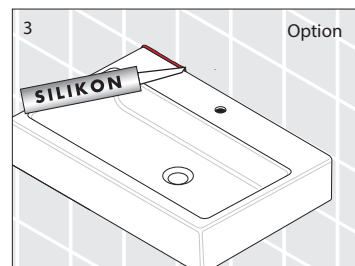

Laufen Ino Wall Basin with Fixing Bolts with Overflow 1 Taphole 560mm White

INSTALLATION INSTRUCTIONS - WALL BASIN:

Washbasins / Open valve / click clack valve

EN Guarantee/Liability only when assembled by a licensed plumber in accordance with the instructions and local regulations.

Open Valve

Click Clack Valve

Plumbers, please ensure a copy of the Installation Instructions are left with the end user for future reference

Laufen Ino Wall Basin with Fixing Bolts with Overflow 1 Taphole 560mm White