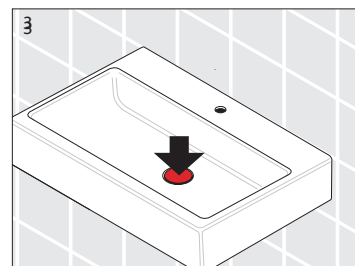

Laufen Ino Wall Basin with Fixing Bolts with Overflow 1 Taphole 560mm White

INSTALLATION INSTRUCTIONS - WALL BASIN:

Washbasins / Open valve / click clack valve

EN Guarantee/Liability only when assembled by a licensed plumber in accordance with the instructions and local regulations.

Open Valve

Click Clack Valve

Plumbers, please ensure a copy of the Installation Instructions are left with the end user for future reference

Laufen Ino Wall Basin with Fixing Bolts with Overflow 1 Taphole 560mm White