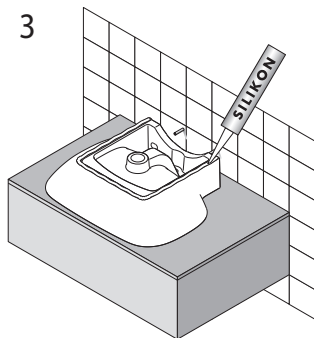

Laufen Ino Wall Basin with Fixing Bolts with Overflow 1 Taphole 560mm White

INSTALLATION INSTRUCTIONS - COUNTER BASIN:

8.1630.0/.2

Einbauwaschtisch von oben
Basin á inserer
Lavabo per installazione sopra il piano del mobile
Drop-in basin
Lavabo de encimera
Opbouw wastafel
Zápustné umyvadlo
Įleidžiamas praustuvas
Umywalka blatowa
Felülról beépíthető mosdó
Встраиваемая раковина
Умивальник за вграждане

8.9630.0/.2

Schablone
Gabarit
Sagoma
Template
Plantilla
Sjabloon
Šablona
Šablonas
Szablon
Sablón
Лекало
Шаблон

CLEANING RECOMMENDATIONS:

We recommend the use of soapy water or approved cleaners. This product should not be cleaned with abrasive materials. Damage caused by any improper treatment is not covered by the product warranty. Refer to Warranty Conditions