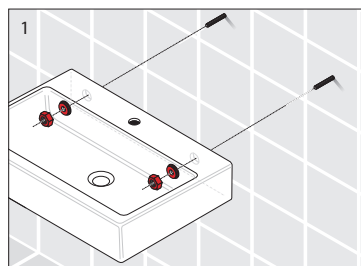

Laufen Ino Wall Basin with Fixing Bolts with Overflow 1 Taphole 560mm White

INSTALLATION INSTRUCTIONS - WALL BASIN:

Washbasins / Open valve / click clack valve

EN Guarantee/Liability only when assembled by a licensed plumber in accordance with the instructions and local regulations.

Open Valve

Click Clack Valve

Plumbers, please ensure a copy of the Installation Instructions are left with the end user for future reference

Laufen Ino Wall Basin with Fixing Bolts with Overflow 1 Taphole 560mm White

INSTALLATION INSTRUCTIONS - COUNTER BASIN:

8.1630.0/.2

Einbauwaschtisch von oben
Basin á inserer
Lavabo per installazione sopra il piano del mobile
Drop-in basin
Lavabo de encimera
Opbouw wastafel
Zápustné umyvadlo
Įleidžiamas praustuvas
Umywalka blatowa
Felülról beépíthető mosdó
Встраиваемая раковина
Умивальник за вграждане