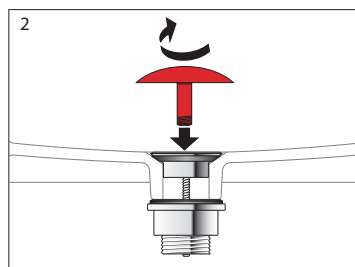

Laufen Ino Wall Basin with Fixing Bolts with Overflow 1 Taphole 560mm White

INSTALLATION INSTRUCTIONS - WALL BASIN:

Washbasins / Open valve / click clack valve

EN Guarantee/Liability only when assembled by a licensed plumber in accordance with the instructions and local regulations.

Open Valve

Click Clack Valve

Plumbers, please ensure a copy of the Installation Instructions are left with the end user for future reference

Laufen Ino Wall Basin with Fixing Bolts with Overflow 1 Taphole 560mm White