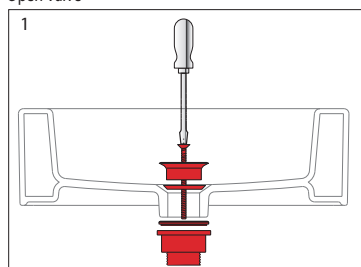

Laufen Ino Wall Basin with Fixing Bolts with Overflow 1 Taphole 560mm White

INSTALLATION INSTRUCTIONS - WALL BASIN:

Washbasins / Open valve / click clack valve

EN Guarantee/Liability only when assembled by a licensed plumber in accordance with the instructions and local regulations.

Open Valve

Click Clack Valve

Plumbers, please ensure a copy of the Installation Instructions are left with the end user for future reference

Laufen Ino Wall Basin with Fixing Bolts with Overflow 1 Taphole 560mm White

INSTALLATION INSTRUCTIONS - COUNTER BASIN:

8.1630.0/.2

Einbauwaschtisch von oben
Basin á inserer
Lavabo per installazione sopra il piano del mobile
Drop-in basin
Lavabo de encimera
Opbouw wastafel
Zápustné umyvadlo
Įleidžiamas praustuvas
Umywalka blatowa
Felülról beépíthető mosdó
Встраиваемая раковина
Умивальник за вграждане