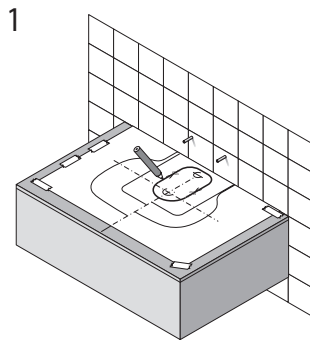

Laufen Ino Wall Basin with Fixing Bolts with Overflow 1 Taphole 560mm White

INSTALLATION INSTRUCTIONS - COUNTER BASIN:

8.1630.0/.2

Einbauwaschtisch von oben
Basin á inserer
Lavabo per installazione sopra il piano del mobile
Drop-in basin
Lavabo de encimera
Opbouw wastafel
Zápustné umyvadlo
Įleidžiamas praustuvas
Umywalka blatowa
Felülról beépíthető mosdó
Встраиваемая раковина
Умивальник за вграждане

8.9630.0/.2

Schablone
Gabarit
Sagoma
Template
Plantilla
Sjabloon
Šablona
Šablonas
Szablon
Sablón
Лекало
Шаблон

CLEANING RECOMMENDATIONS:

We recommend the use of soapy water or approved cleaners. This product should not be cleaned with abrasive materials. Damage caused by any improper treatment is not covered by the product warranty. Refer to Warranty Conditions