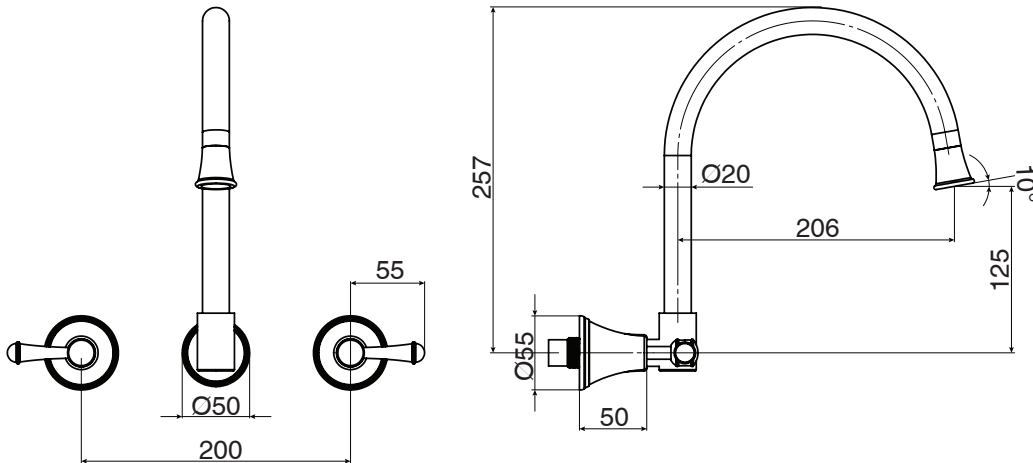

Posh

Posh Canterbury Wall Sink Set Lever (4*)

SPECIFICATIONS

Recommended Use	Domestic, hotel and commercial
Colour	Chrome
Colour Availability	Chrome, Brass Gold
Material	Brass - DR
Recommended Pressure Range	150 - 500 kPa
Max Continuous Working Pressure	500 kPa
Max Continuous Working Temperature	80 deg C
Suitable for Storage Tank Hot Water	Yes
Suitable for Continuous Flow Hot Water	Yes
Suitable for Gravity Feed Hot Water	No

WARRANTY

Warranty - Domestic Use	10 Years
Spare Parts & Labour	12 Months

Please refer to Warranty Page for full Terms and Conditions

Dimensions are nominal measurements only.

CLEANING RECOMMENDATIONS:

We recommend the use of soapy water or approved cleaners. This product should not be cleaned with abrasive materials. Damage caused by any improper treatment is not covered by the product warranty. Refer to Warranty Conditions

Disclaimer: Products in this specification manual must by regulation be installed by licensed and registered trade people. The manufacturer/distributor reserves the right to vary specifications or delete models from their range without prior notification. Dimensions are nominal measurements only. Dimensions and set-outs listed are correct at time of publication however the manufacturer/distributor takes no responsibility for printing errors.

Published 01/05/2018

To see the complete Posh range go to www.reece.com.au/bathrooms