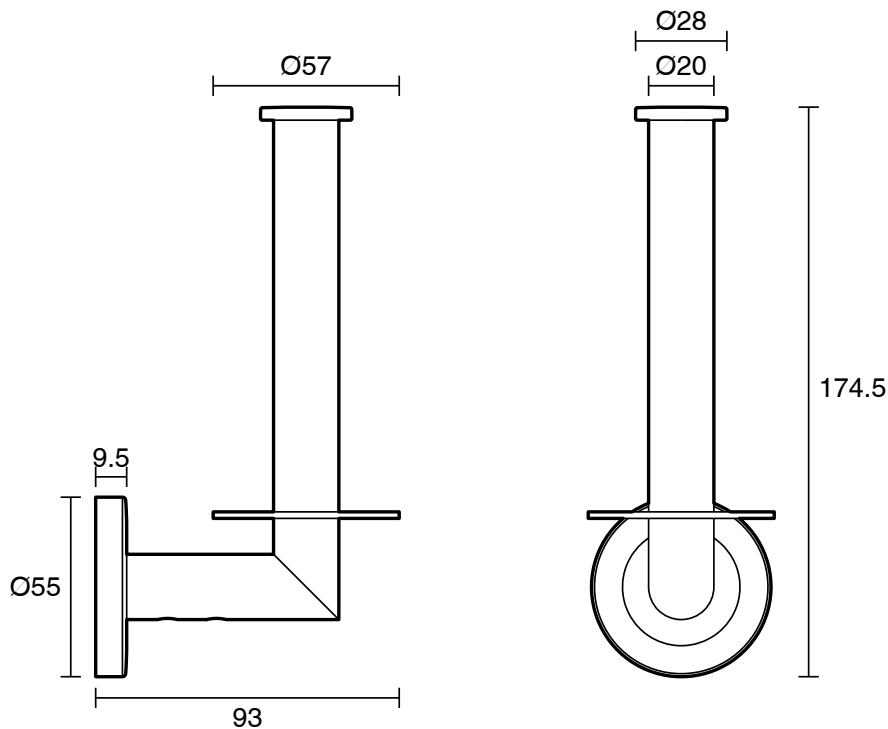

Roca Ona Spare Toilet Roll Holder Matte White

15054

SPECIFICATIONS	
Recommended Use	Domestic;Commercial;Hotel
Colour Category	White
Colour Finish	Matte White
Primary Material	Brass
WARRANTY	
Replacement Only - Domestic Use	15
Parts Replacement Only	1
<i>Please refer to Warranty Page for full Terms and Conditions</i>	

Disclaimer: Products in this specification manual must by regulation be installed by licensed and registered trade people. The manufacturer/distributor reserves the right to vary specifications or delete models from their range without prior notification. Dimensions are nominal measurements only. Dimensions and set-outs listed are correct at time of publication however the manufacturer/distributor takes no responsibility for printing errors.