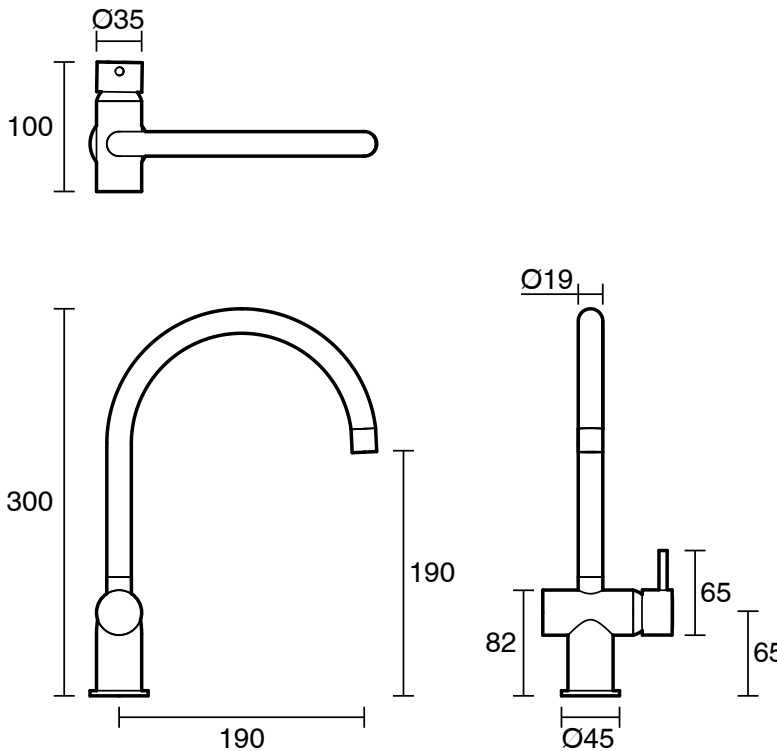

SUSSEX

Sussex Scala Mini Sink Mixer Tap Large Curved Spout Right Hand LUX PVD Brushed Oyster Nickel (5 Star) 2267122

SPECIFICATIONS	
Recommended Use	Residential;Commercial
Colour Finish	Brushed Oyster Nickel
Primary Material	Brass
Recommended Pressure Range	150 - 500 kPa as per AS3500
Max Continuous Working Temperature (deg C)	65
Min Continuous Working Temperature (deg C)	1
WARRANTY	
Residential Use (Years)	40
Commercial Use (Years)	10
<i>Please refer to Sussex Warranty page for full Terms and Conditions</i>	

Disclaimer: Products in this specification manual must by regulation be installed by licensed and registered trade people. The manufacturer/distributor reserves the right to vary specifications or delete models from their range without prior notification. Dimensions are nominal measurements only. Dimensions and set-outs listed are correct at time of publication however the manufacturer/distributor takes no responsibility for printing errors.