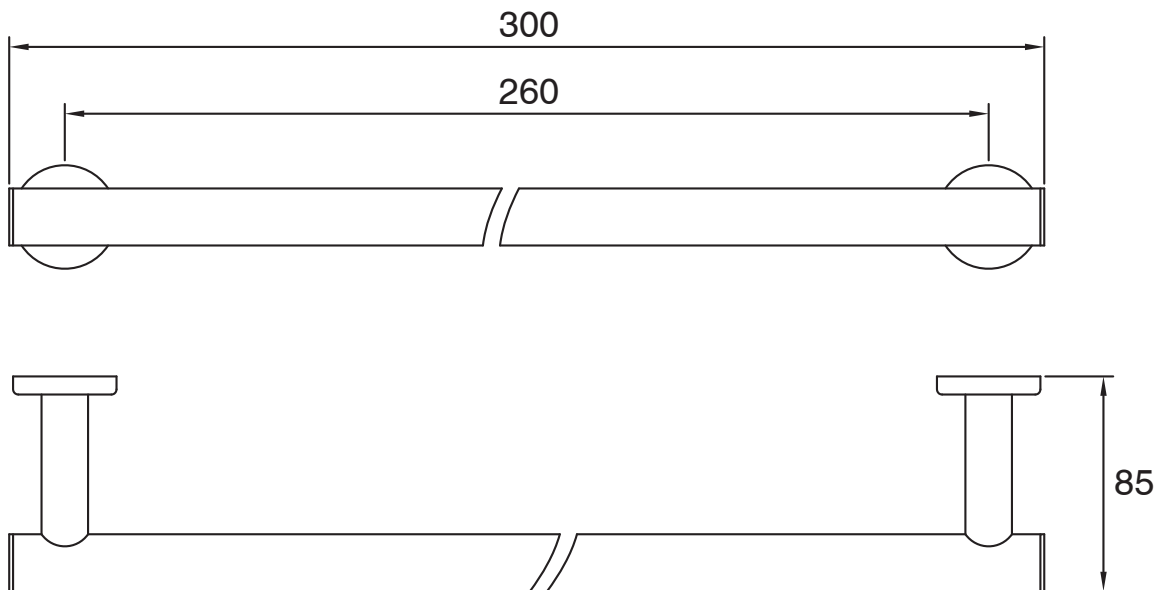

mizu

Mizu Drift Towel Rail 300mm Brushed Gunmetal

2217448

SPECIFICATIONS

Recommended Use	Domestic, Hotel & Commercial
Colour	Brushed Gunmetal
Material	Brass

WARRANTY

Replacement Only - Domestic Use 10 Years

Please refer to Warranty Page for full Terms and Conditions

Dimensions are nominal measurements only.

CLEANING RECOMMENDATIONS:

We recommend the use of soapy water or approved cleaners. This product should not be cleaned with abrasive materials. Damage caused by any improper treatment is not covered by the product warranty. Refer to Warranty Conditions

Disclaimer: Products in this specification manual must by regulation be installed by licensed and registered trade people. The manufacturer/distributor reserves the right to vary specifications or delete models from their range without prior notification. Dimensions are nominal measurements only. Dimensions and set-outs listed are correct at time of publication however the manufacturer/distributor takes no responsibility for printing errors.

Published 24/02/2023

To see the complete Mizu range go to www.reece.com.au