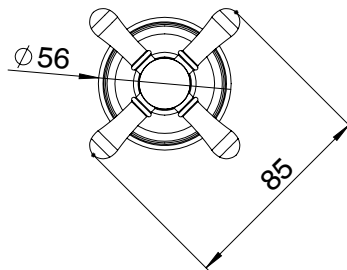

Milli Voir Wall Top Assemblies Cross Handle Matte Black

2265405

SPECIFICATIONS

Recommended Use	Domestic, hotel and commercial
Colour	Matte Black
Material	DR Brass
Recommended Pressure Range	150 - 500 kPa
Max Continuous Working Pressure	500 kPa
Max Continuous Working Temperature	80 deg C
Suitable for Storage Tank Hot Water	Yes
Suitable for Continuous Flow Hot Water	Yes
Suitable for Gravity Feed Hot Water	No

WARRANTY

Warranty - Domestic Use	15 Years
Spare Parts & Labour	12 Months

Please refer to Warranty Page for full Terms and Conditions

Dimensions are nominal measurements only.

CLEANING RECOMMENDATIONS:

We recommend the use of soapy water or approved cleaners. This product should not be cleaned with abrasive materials. Damage caused by any improper treatment is not covered by the product warranty. Refer to Warranty Conditions

Disclaimer: Products in this specification manual must by regulation be installed by licensed and registered trade people. The manufacturer/distributor reserves the right to vary specifications or delete models from their range without prior notification. Dimensions are nominal measurements only. Dimensions and set-outs listed are correct at time of publication however the manufacturer/distributor takes no responsibility for printing errors.

Published 01/06/2020

To see the complete Milli range go to www.reece.com.au