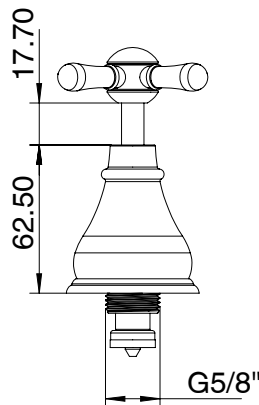

Milli Voir Wall Top Assemblies Cross Handle Matte Black

2265405

SPECIFICATIONS

Recommended Use	Domestic, hotel and commercial
Colour	Matte Black
Material	DR Brass
Recommended Pressure Range	150 - 500 kPa
Max Continuous Working Pressure	500 kPa
Max Continuous Working Temperature	80 deg C
Suitable for Storage Tank Hot Water	Yes
Suitable for Continuous Flow Hot Water	Yes
Suitable for Gravity Feed Hot Water	No

WARRANTY

Warranty - Domestic Use	15 Years
Spare Parts & Labour	12 Months

Please refer to Warranty Page for full Terms and Conditions

Dimensions are nominal measurements only.

CLEANING RECOMMENDATIONS:

We recommend the use of soapy water or approved cleaners. This product should not be cleaned with abrasive materials. Damage caused by any improper treatment is not covered by the product warranty. Refer to Warranty Conditions

Disclaimer: Products in this specification manual must by regulation be installed by licensed and registered trade people. The manufacturer/distributor reserves the right to vary specifications or delete models from their range without prior notification. Dimensions are nominal measurements only. Dimensions and set-outs listed are correct at time of publication however the manufacturer/distributor takes no responsibility for printing errors.

Published 01/06/2020

To see the complete Milli range go to www.reece.com.au