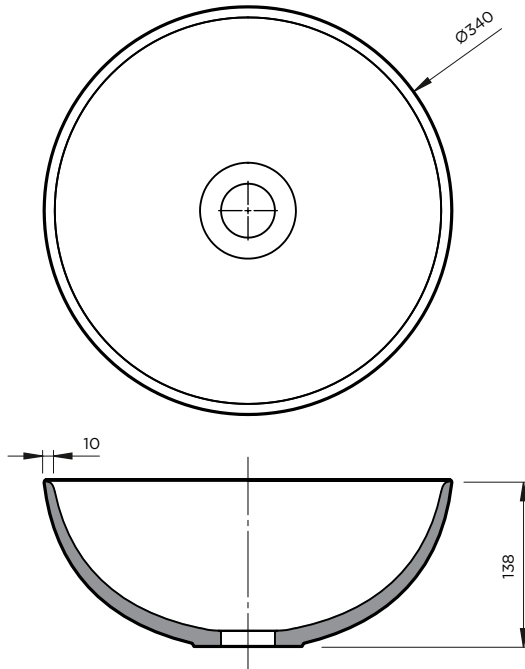

Dimensions: 340 x 135mm

Capacity: Approx. 6.8 Litres

Plug & Waste: Intended for 32mm connection.

Cleaning: Wipe down using non abrasive cleaning materials.

Overflow: N/A

NOT TO SCALE
ALL DIMENSIONS IN MM

Due to the nature of clay and our manufacturing processes, size and glaze variations may occur.
Variations on shade, colour and size are a natural feature of ceramic product fired at high temperature.