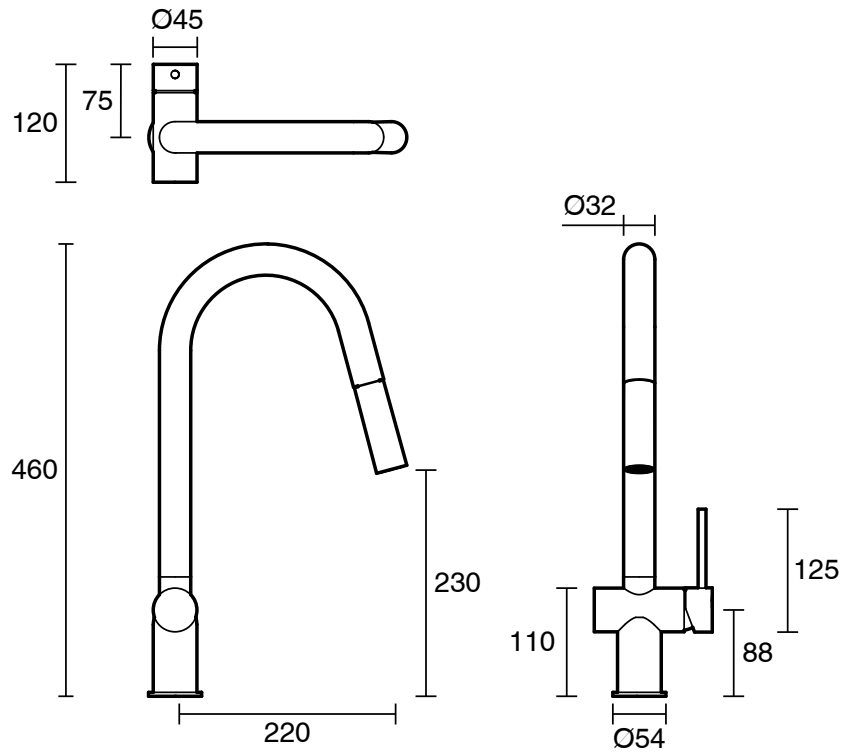

S U S S E X

Sussex Scala Pullout Sink Mixer Tap LUX PVD Brushed Platinum Gold (4 Star)

2268199

SPECIFICATIONS

Recommended Use	Domestic;Hotel;Commercial
Colour Finish	Brushed Platinum Gold
Primary Material	Brass
Recommended Pressure Range	150 - 500 kPa as per AS3500
Max Continuous Working Temperature (deg C)	65
Min Continuous Working Temperature (deg C)	5
Hot Water Unit Suitability	Gravity Feed;Storage Tank;Continuous Flow

WARRANTY

Warranty - Domestic Use (Years)	15
Spare Parts & Labour (Years)	15

Please refer to Warranty Page for full Terms and Conditions

Dimensions are nominal measurements only.

CLEANING RECOMMENDATIONS:

We recommend the use of soapy water or approved cleaners. This product should not be cleaned with abrasive materials. Damage caused by any improper treatment is not covered by the product warranty. Refer to Warranty Conditions

Disclaimer: Products in this specification manual must by regulation be installed by licensed and registered trade people. The manufacturer/distributor reserves the right to vary specifications or delete models from their range without prior notification. Dimensions are nominal measurements only. Dimensions and set-outs listed are correct at time of publication however the manufacturer/distributor takes no responsibility for printing errors.

Published 17/03/2025

To see the complete Sussex range go to www.reece.com.au