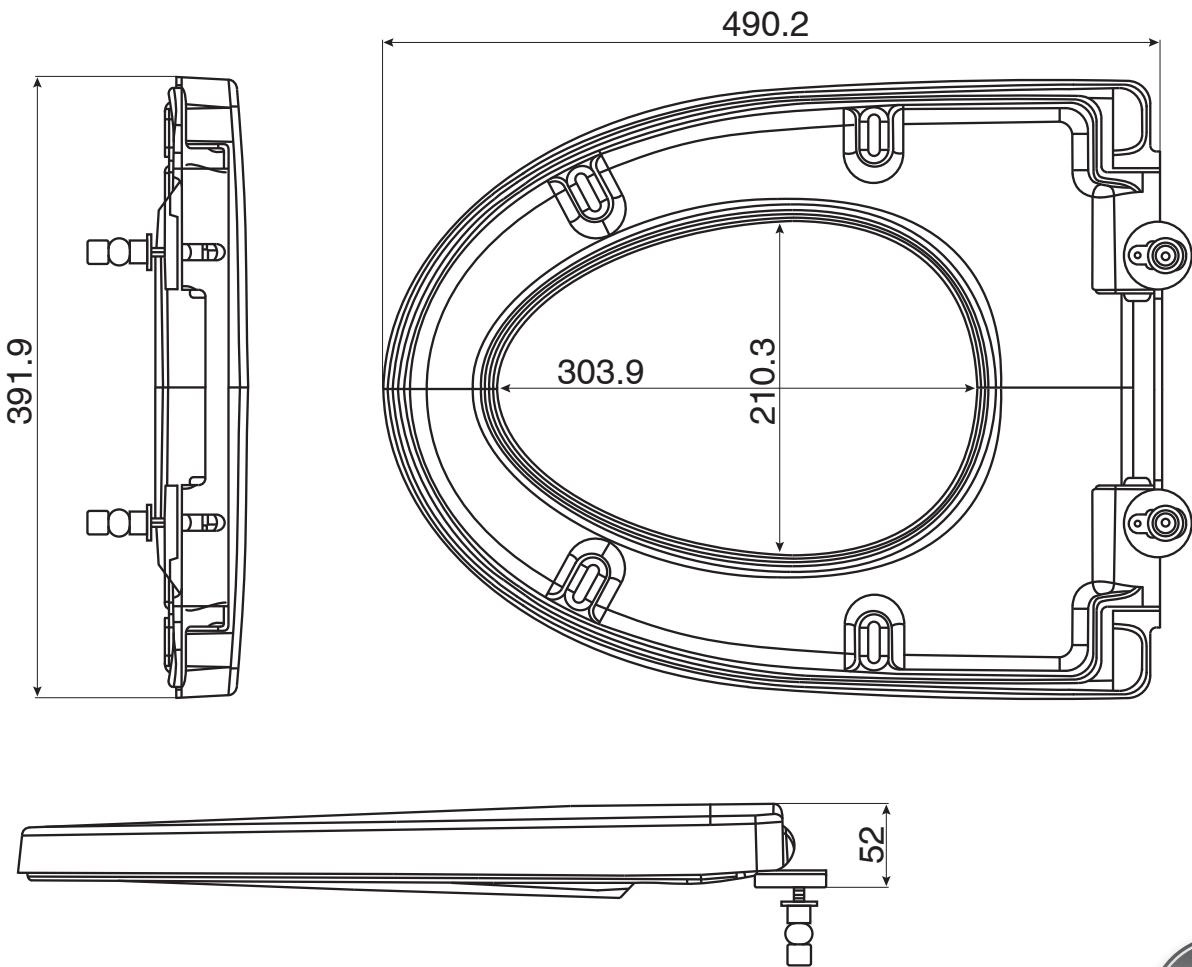

American Standard

American Standard Acacia E Soft Close Quick Release Toilet Seat New

SPECIFICATIONS

Recommended Use	Domestic, Hotel & Commercial
Toilet Seat Type	Soft Close Quick Release
Material	Urea
Colour	White
Weight	3.7kg

WARRANTY

Warranty - Domestic Use	12 Months
Spare Parts & Labour	12 Months

Please refer to Warranty Page for full Terms and Conditions

Dimensions are nominal measurements only.

Disclaimer: Products in this specification manual must by regulation be installed by licensed and registered trade people. The manufacturer/distributor reserves the right to vary specifications or delete models from their range without prior notification. Dimensions are nominal measurements only. Dimensions and set-outs listed are correct at time of publication however the manufacturer/distributor takes no responsibility for printing errors.

Published 16/03/2018

To see the complete American Standard range go to www.reece.com.au/bathrooms