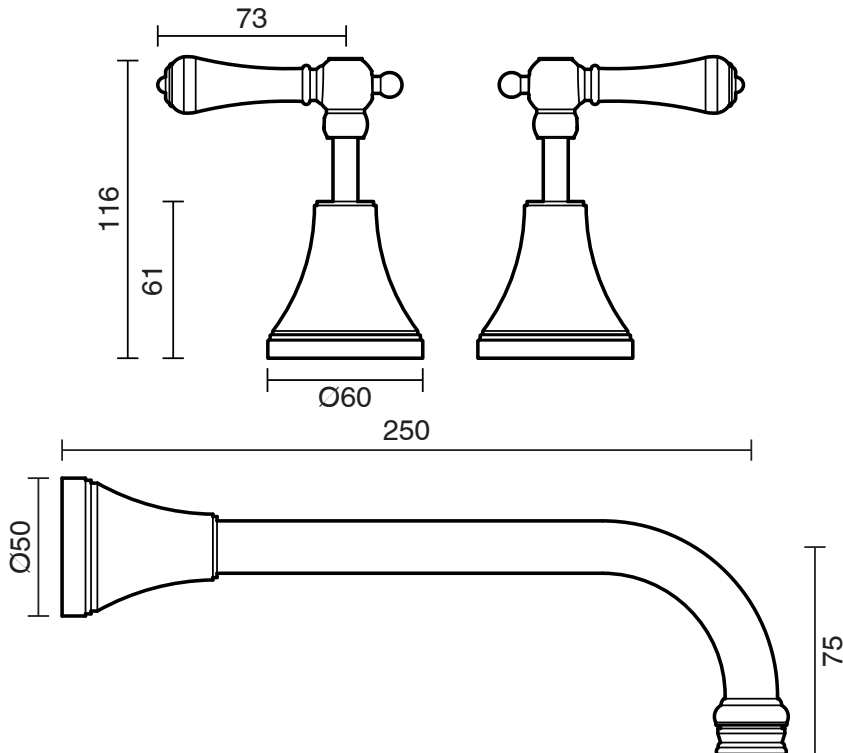

KADO

Kado Era Wall Bath Set 250mm Lever Porcelain Handle Brass Gold

9507595

SPECIFICATIONS

Recommended Use	Domestic, Hotel & Commercial
Colour	Brass Gold with Porcelain Handles
Finish	Polished
Material	DR Brass
Recommended Pressure Range	150 - 500 kPa
Maximum Continuous Working Temperature	80 deg C
Suitable for Storage Tank Hot Water	Yes
Suitable for Continuous Flow Hot Water	Yes
Suitable for Gravity Feed Hot Water	No

WARRANTY

Warranty - Domestic Use	10 Years
Spare Parts & Labour	12 Months

Please refer to Warranty Page for full Terms and Conditions

Dimensions are nominal measurements only.

CLEANING RECOMMENDATIONS:

We recommend the use of soapy water or approved cleaners. This product should not be cleaned with abrasive materials. Damage caused by any improper treatment is not covered by the product warranty. Refer to Warranty Conditions

Disclaimer: Products in this specification manual must by regulation be installed by licensed and registered trade people. The manufacturer/distributor reserves the right to vary specifications or delete models from their range without prior notification. Dimensions are nominal measurements only. Dimensions and set-outs listed are correct at time of publication however the manufacturer/distributor takes no responsibility for printing errors.

Published 12/10/2023

To see the complete Kado range go to www.reece.com.au

WaterMark
AS/NZS 3718
WM-022967