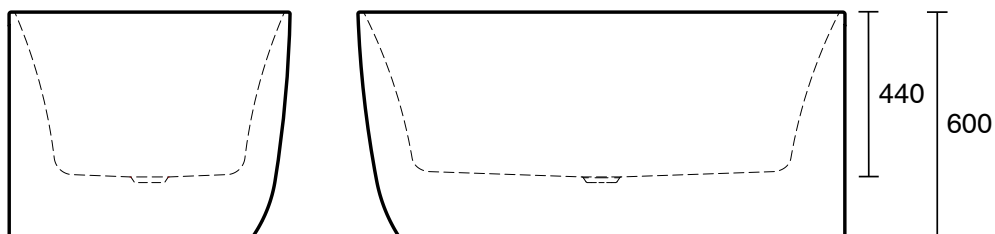

Posh Solus Back To Corner Freestanding Bath 1300 Right Corner White

9512379

SPECIFICATIONS

Recommended Use	Domestic, Hotel & Commercial
Material	Sanitary Grade Acrylic
Colour	White
Capacity	226 ltr
Weight	32 kg
Overflow Configuration	No Overflow
Mounting	Freestanding
Plug & Waste Size	40mm
Plug & Waste	Sold Separately

WARRANTY

Warranty - Domestic Use	10 Years
Spare Parts & Labour	12 Months

Please refer to Warranty Page for full Terms and Conditions

Dimensions are nominal measurements only.

CLEANING RECOMMENDATIONS:

We recommend the use of soapy water or approved cleaners. This product should not be cleaned with abrasive materials. Damage caused by any improper treatment is not covered by the product warranty. Refer to Warranty Conditions

Disclaimer: Products in this specification manual must by regulation be installed by licensed and registered trade people. The manufacturer/distributor reserves the right to vary specifications or delete models from their range without prior notification. Dimensions are nominal measurements only. Dimensions and set-outs listed are correct at time of publication however the manufacturer/distributor takes no responsibility for printing errors.

Published 22/03/2024

To see the complete Posh range go to
www.reece.com.au