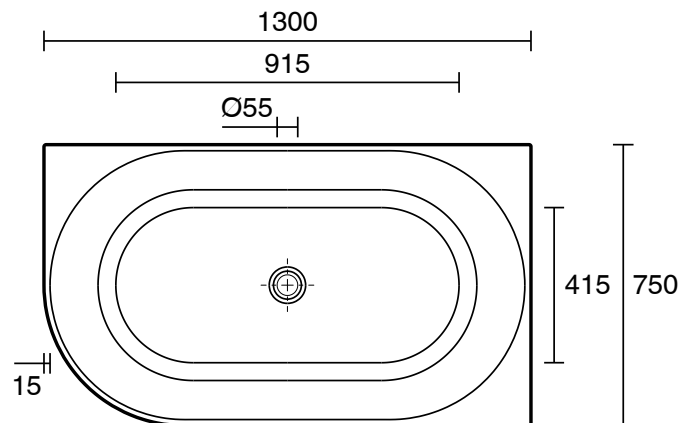

Posh Solus Back To Corner Freestanding Bath 1300 Right Corner White

9512379

SPECIFICATIONS

Recommended Use	Domestic, Hotel & Commercial
Material	Sanitary Grade Acrylic
Colour	White
Capacity	226 ltr
Weight	32 kg
Overflow Configuration	No Overflow
Mounting	Freestanding
Plug & Waste Size	40mm
Plug & Waste	Sold Separately

WARRANTY

Warranty - Domestic Use	10 Years
Spare Parts & Labour	12 Months

Please refer to Warranty Page for full Terms and Conditions

Dimensions are nominal measurements only.

CLEANING RECOMMENDATIONS:

We recommend the use of soapy water or approved cleaners. This product should not be cleaned with abrasive materials. Damage caused by any improper treatment is not covered by the product warranty. Refer to Warranty Conditions

Disclaimer: Products in this specification manual must by regulation be installed by licensed and registered trade people. The manufacturer/distributor reserves the right to vary specifications or delete models from their range without prior notification. Dimensions are nominal measurements only. Dimensions and set-outs listed are correct at time of publication however the manufacturer/distributor takes no responsibility for printing errors.

Published 22/03/2024

To see the complete Posh range go to
www.reece.com.au