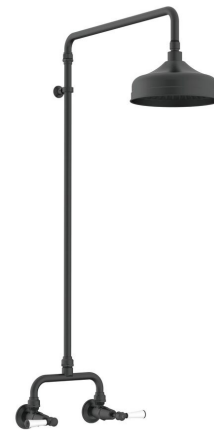

Posh Canterbury Exposed Shower Set Lever Porcelain Handles Matte Black (3 Star)

9509485

SPECIFICATIONS

Recommended Use	Domestic;Hotel;Commercial
Colour Finish	Matte Black
Primary Material	DR Brass
Recommended Pressure Range	150 - 500 kPa as per AS3500
Max Continuous Working Temperature (deg C)	80
Min Continuous Working Temperature (deg C)	5
Hot Water Unit Suitability	Storage Tank;Continuous Flow

WARRANTY

Warranty - Domestic Use (Years)	10
Spare Parts & Labour (Years)	1

Please refer to Warranty Page for full Terms and Conditions

Dimensions are nominal measurements only.

CLEANING RECOMMENDATIONS:

We recommend the use of soapy water or approved cleaners. This product should not be cleaned with abrasive materials. Damage caused by any improper treatment is not covered by the product warranty. Refer to Warranty Conditions

Disclaimer: Products in this specification manual must by regulation be installed by licensed and registered trade people. The manufacturer/distributor reserves the right to vary specifications or delete models from their range without prior notification. Dimensions are nominal measurements only. Dimensions and set-outs listed are correct at time of publication however the manufacturer/distributor takes no responsibility for printing errors.

Published 02/04/2025

To see the complete Posh range go to
www.reece.com.au