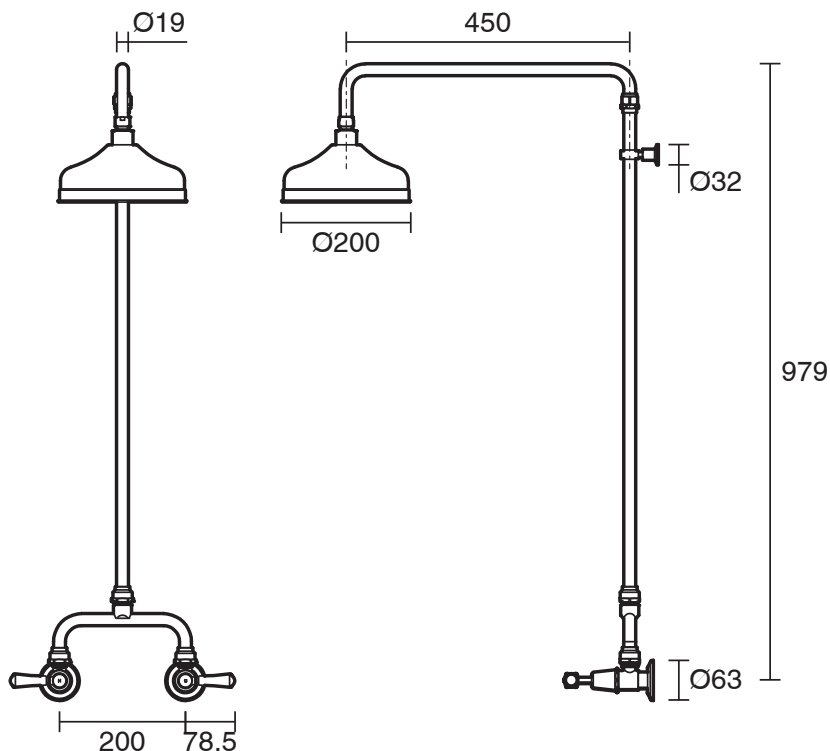

Posh Canterbury Exposed Shower Set Lever Porcelain Handles Matte Black (3 Star)

9509485

SPECIFICATIONS

Recommended Use	Domestic;Hotel;Commercial
Colour Finish	Matte Black
Primary Material	DR Brass
Recommended Pressure Range	150 - 500 kPa as per AS3500
Max Continuous Working Temperature (deg C)	80
Min Continuous Working Temperature (deg C)	5
Hot Water Unit Suitability	Storage Tank;Continuous Flow

WARRANTY

Warranty - Domestic Use (Years)	10
Spare Parts & Labour (Years)	1

Please refer to Warranty Page for full Terms and Conditions

Dimensions are nominal measurements only.

CLEANING RECOMMENDATIONS:

We recommend the use of soapy water or approved cleaners. This product should not be cleaned with abrasive materials. Damage caused by any improper treatment is not covered by the product warranty. Refer to Warranty Conditions

Disclaimer: Products in this specification manual must by regulation be installed by licensed and registered trade people. The manufacturer/distributor reserves the right to vary specifications or delete models from their range without prior notification. Dimensions are nominal measurements only. Dimensions and set-outs listed are correct at time of publication however the manufacturer/distributor takes no responsibility for printing errors.

Published 02/04/2025

To see the complete Posh range go to
www.reece.com.au