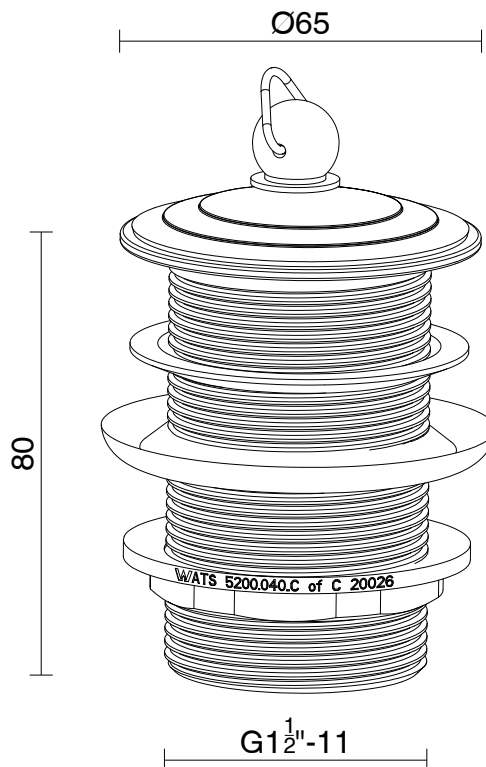

## Mizu Drift 40mm Plug & Waste with No Overflow Chrome

204478

SPECIFICATIONS	
Recommended Use	Domestic, Hotel & Commercial
Body Material	DR Brass
Colour	Chrome
Finish	Polished
Overflow Configuration	No Overflow
Waste Size	40 mm
WARRANTY	
Replacement Only - Domestic Use	12 Months
<i>Please refer to Warranty Page for full Terms and Conditions</i>	

Dimensions are nominal measurements only.