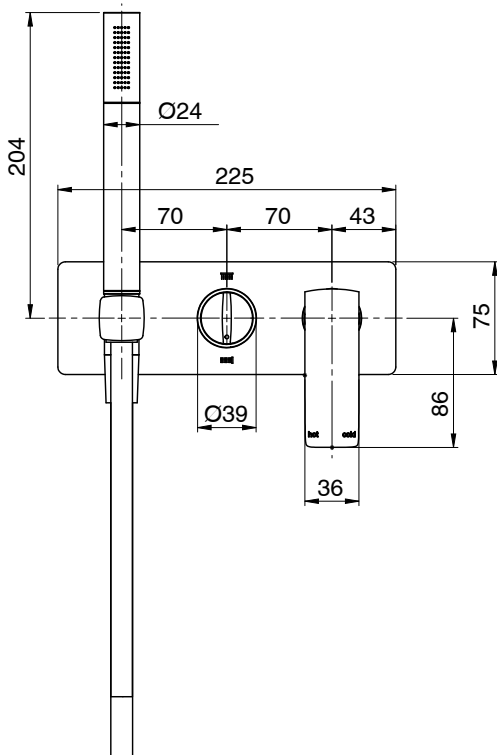

Milli Glance Wall Shower System Brushed Nickel (3 Star)

2287196

SPECIFICATIONS

Recommended Use	Domestic, Hotel & Commercial
Colour	Brushed Nickel
Finish	Brushed
Material	DR Brass
Recommended Pressure Range	150 - 500 kPa
Maximum Continuous Working Temperature	75 deg C
Suitable for Storage Tank Hot Water	Yes
Suitable for Continuous Flow Hot Water	Yes
Suitable for Gravity Feed Hot Water	No

WARRANTY

Warranty - Domestic Use	15 Years
Spare Parts & Labour	12 Months

Please refer to Warranty Page for full Terms and Conditions