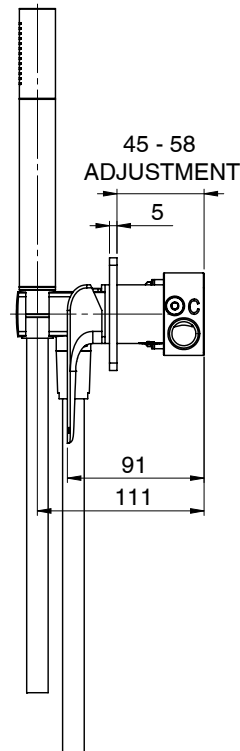

Milli Glance Wall Shower System Brushed Nickel (3 Star)

2287196

SPECIFICATIONS

Recommended Use	Domestic, Hotel & Commercial
Colour	Brushed Nickel
Finish	Brushed
Material	DR Brass
Recommended Pressure Range	150 - 500 kPa
Maximum Continuous Working Temperature	75 deg C
Suitable for Storage Tank Hot Water	Yes
Suitable for Continuous Flow Hot Water	Yes
Suitable for Gravity Feed Hot Water	No

WARRANTY

Warranty - Domestic Use	15 Years
Spare Parts & Labour	12 Months

Please refer to Warranty Page for full Terms and Conditions