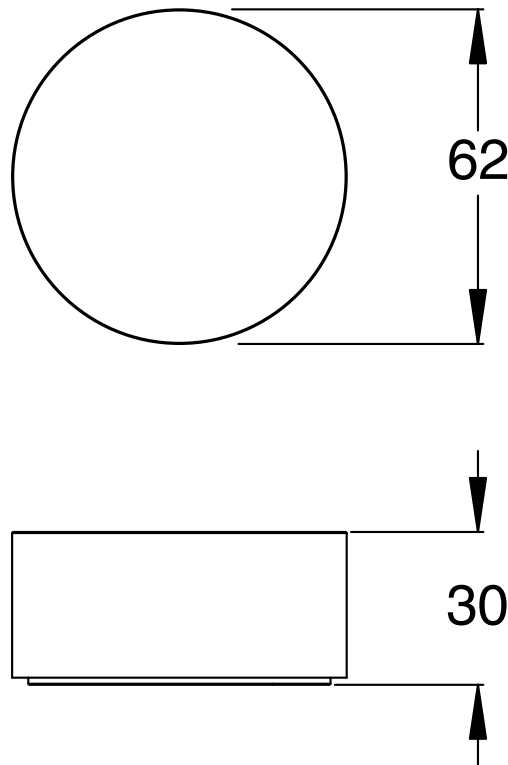

SUSSEX

Sussex Pure Progressive Top Mount Hob Mixer Tap with Diamond Textured Handle PVD Matte Black

9511437

SPECIFICATIONS

Recommended Use	Residential;Commercial
Colour Finish	Matte Black
Primary Material	DR Brass
Recommended Pressure Range	150 - 500 kPa as per AS3500
Max Continuous Working Temperature (deg C)	65
Min Continuous Working Temperature (deg C)	1

WARRANTY

Residential Use (Years)	40
Commercial Use (Years)	10

Please refer to Sussex Warranty page for full Terms and Conditions

Dimensions are nominal measurements only.

CLEANING RECOMMENDATIONS:

We recommend the use of soapy water or approved cleaners. This product should not be cleaned with abrasive materials. Damage caused by any improper treatment is not covered by the product warranty. Refer to Warranty Conditions

Disclaimer: Products in this specification manual must by regulation be installed by licensed and registered trade people. The manufacturer/distributor reserves the right to vary specifications or delete models from their range without prior notification. Dimensions are nominal measurements only. Dimensions and set-outs listed are correct at time of publication however the manufacturer/distributor takes no responsibility for printing errors.

Published 01/04/2026

To see the complete Sussex range go to www.reece.com.au