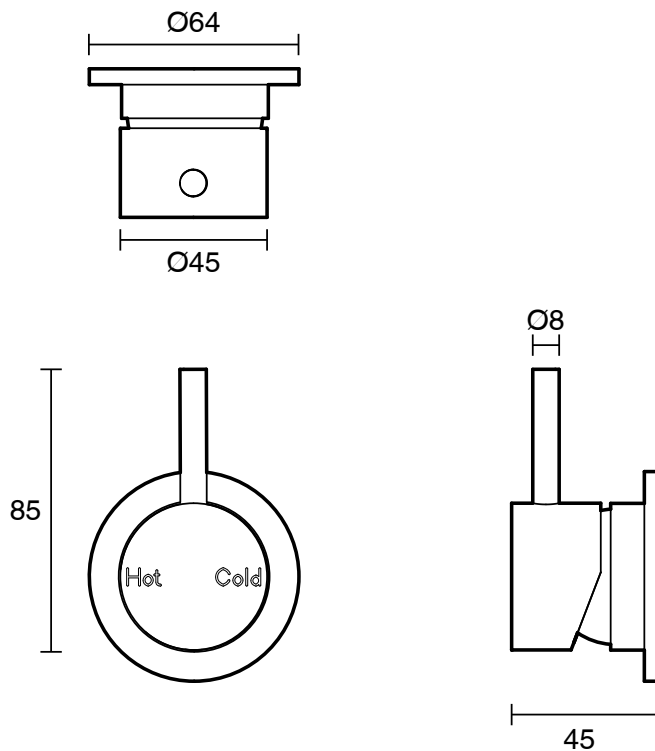

SUSSEX

Sussex Scala Shower / Bath Mixer Tap LUX PVD Brushed Pure Gold

2267013

SPECIFICATIONS	
Recommended Use	Residential;Commercial
Colour Finish	Brushed Pure Gold
Primary Material	Brass
Recommended Pressure Range	150 - 500 kPa as per AS3500
Max Continuous Working Temperature (deg C)	65
Min Continuous Working Temperature (deg C)	1
WARRANTY	
Residential Use (Years)	40
Commercial Use (Years)	10
<i>Please refer to Sussex Warranty page for full Terms and Conditions</i>	

Disclaimer: Products in this specification manual must by regulation be installed by licensed and registered trade people. The manufacturer/distributor reserves the right to vary specifications or delete models from their range without prior notification. Dimensions are nominal measurements only. Dimensions and set-outs listed are correct at time of publication however the manufacturer/distributor takes no responsibility for printing errors.