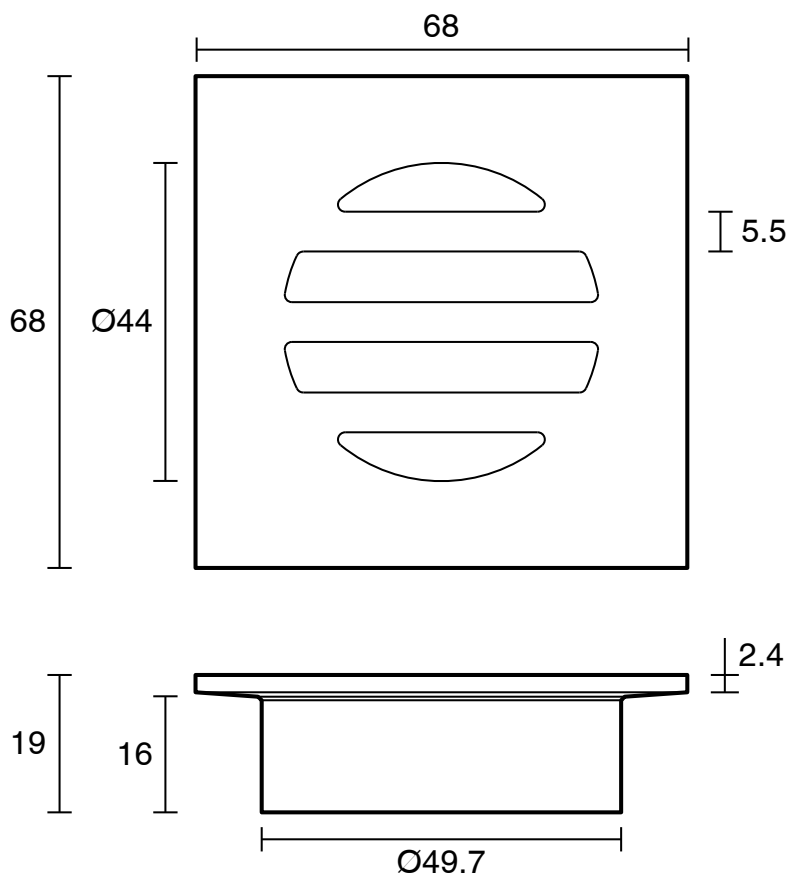

mizu

Mizu Drift Drop In Grate Square 50mm Brushed Brass

9512367

SPECIFICATIONS

Recommended Use	Domestic, Hotel & Commercial
Material	Brass
Colour	Brushed Brass

WARRANTY

Replacement Only - Domestic Use	12 Months
<i>Please refer to Warranty Page for full Terms and Conditions</i>	

Dimensions are nominal measurements only.

CLEANING RECOMMENDATIONS:

We recommend using a soft cloth or moist sponge with soapy water or mild detergent. Rinse with clean water, towel dry after cleaning. Clean regularly to protect surface finish. Do not use chemical or abrasive cleaners, avoid using a scrubbing brush or scourer sponge to clean. A soft brush can be used for hard to reach places. Damage caused by any improper treatment is not covered by the product warranty. Refer to Warranty Conditions.

Disclaimer: Products in this specification manual must by regulation be installed by licensed and registered trade people. The manufacturer/distributor reserves the right to vary specifications or delete models from their range without prior notification. Dimensions are nominal measurements only. Dimensions and set-outs listed are correct at time of publication however the manufacturer/distributor takes no responsibility for printing errors.

Published 22/03/2024

To see the complete Mizu range go to www.reece.com.au